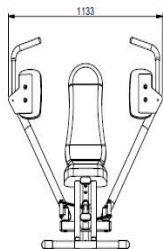

Pec Machine (CPD800)

CPD-800

Pec Dec Fly machine with hydraulic resistance mechanism

- Pec Arms work independantly
- Large upholstered arm rest and seating pads for extra comfort during intense workouts
- Oversized easy-to-grip handle bars on each pec arm
- Hydraulic cylinder mechanism provides 6x levels of resistance
- Ideal machine for development of chest and pecs.
- Available in Black or Pumpkin coloured upholstery
- Unit Size: 856 x 1133 x 1218 mm (L x W x H)
- Unit weight: 50 Kg
- Product Code: CPD800

CPD800 Target Muscle Groups:
Pectorals/Deltoids