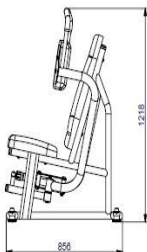

Pec Machine (CPD800)

CPD-800

Pec Dec Fly machine with hydraulic resistance mechanism

- Pec Arms work independantly
- Large upholstered arm rest and seating pads for extra comfort during intense workouts
- Oversized easy-to-grip handle bars on each pec arm
- Hydraulic cylinder mechanism provides 6x levels of resistance
- Ideal machine for development of chest and pecs.
- Available in Black or Pumpkin coloured upholstery
- Unit Size: 856 x 1133 x 1218 mm (L x W x H)
- Unit weight: 50 Kg
- Product Code: CPD800

CPD800 Target Muscle Groups:
Pectorals/Deltoids