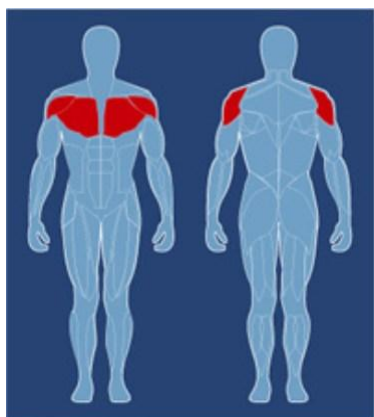

Pec Machine (CPD800)

CPD-800

Pec Dec Fly machine with hydraulic resistance mechanism

- Pec Arms work independantly
- Large upholstered arm rest and seating pads for extra comfort during intense workouts
- Oversized easy-to-grip handle bars on each pec arm
- Hydraulic cylinder mechanism provides 6x levels of resistance
- Ideal machine for development of chest and pecs.
- Available in Black or Pumpkin coloured upholstery
- Unit Size: 856 x 1133 x 1218 mm (L x W x H)
- Unit weight: 50 Kg
- Product Code: CPD800

CPD800 Target Muscle Groups:
Pectorals/Deltoids