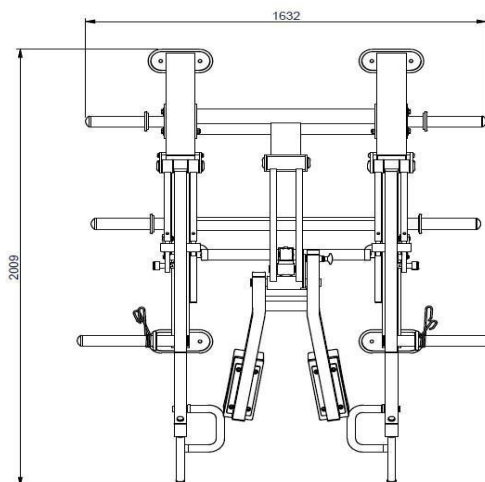

Frame: 11 gauge steel, 2" x 4" square tubing
Electro-statically applied powder coat
Industrial rated bearings, sealed bearings at all pivot points
Springs (where applicable) make seat & weight arm adjustments quick and easy

Specs:

Floor Space: 79" x 65" x 65" (201 x 165 x 165cm)
Product Weight: 127lbs (58kg)
Max User Weight: 264lbs (170kg)

Warranty: Commercial and Residential

15 yr frame
2 yr bearings
6 months upholstery & grips
1 yr all other parts
Weight Plates not included

L1632 x W2009 x H1646 mm

Available from your main UK Distributor:
Body-Solid UK

Bassett Business Centre, Hurricane Way, NORTH WEALD, CM16 6AA.

www.bodysolid.co.uk

t: 0871 200 2477 e: sales@bodysolid.co.uk