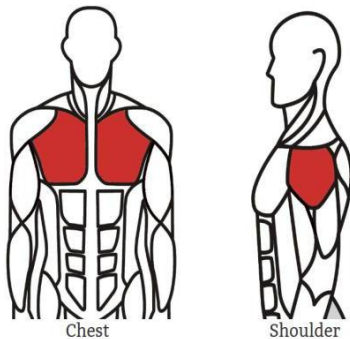

PLATELOAD

PL2100 Chest / Shoulder Machine

Dual Purpose Machines. Perfect for the gym which is tight on space but wishes to take advantage of our Budget smashing range of discount commercial gym machines.

Chest, Shoulders and to a certain extent arms are taken care of with this combination machine.

SPECIFICATIONS

Features:

Frame: 11 gauge steel, 2" x 4" square tubing
Electro-statically applied powder coat
Industrial rated bearings, sealed bearings at all pivot points
Springs (where applicable) make seat & weight arm adjustments quick and easy