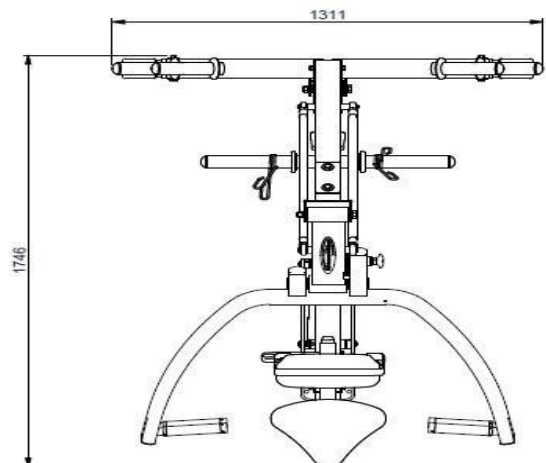

Chest, Shoulders and to a certain extent arms are taken care of with this combination machine.

SPECIFICATIONS

Features:

Frame: 11 gauge steel, 2" x 4" square tubing
Electro-statically applied powder coat
Industrial rated bearings, sealed bearings at all pivot points
Springs (where applicable) make seat & weight arm adjustments quick and easy

Specs:

Floor Space: 69" x 51.5" x 63" (176 x 131 x 161cm)
Product Weight: 235lbs (107kg)
Max User Weight: 264lbs (170kg)

Warranty: Commercial and Residential

15 yr frame
2 yr bearings
1 yr all other parts

Weight Plates not included

L1311 x W1746 x H1605 mm

Available from your main UK Distributor:
Body-Solid UK
Bassett Business Centre, Hurricane Way, NORTH WEALD, CM16 6AA.
www.bodysolid.co.uk
t: 0871 200 2477 e: sales@bodysolid.co.uk