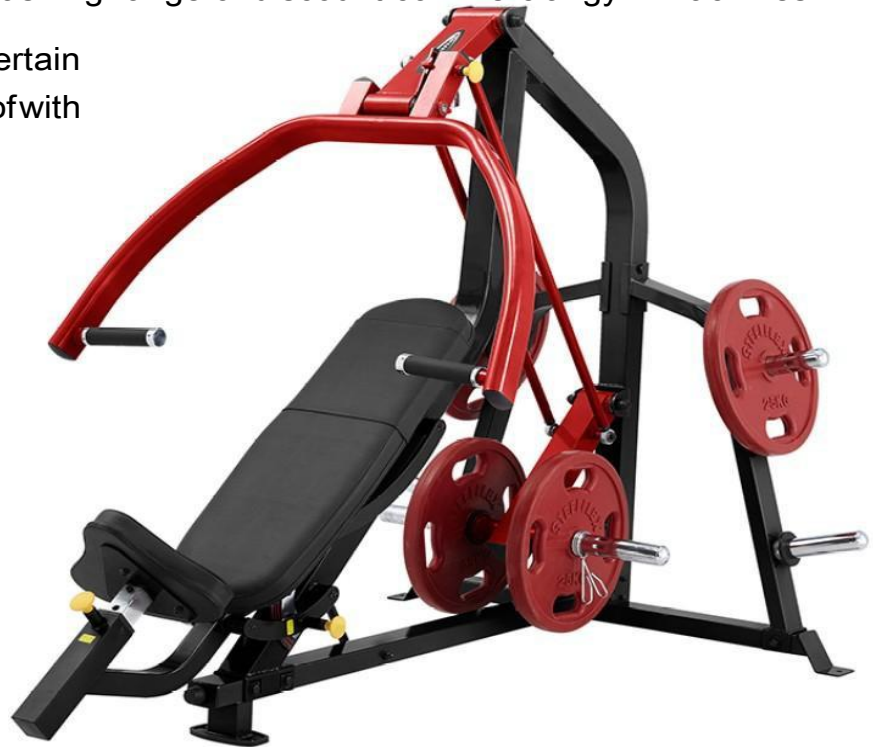

PLATELOAD

PL2100 Chest / Shoulder Machine

Dual Purpose Machines. Perfect for the gym which is tight on space but wishes to take advantage of our Budget smashing range of discount commercial gym machines.

Chest, Shoulders and to a certain extent arms are taken care of with this combination machine.

SPECIFICATIONS

Features:

Frame: 11 gauge steel, 2" x 4" square tubing
Electro-statically applied powder coat
Industrial rated bearings, sealed bearings at all pivot points
Springs (where applicable) make seat & weight arm adjustments quick and easy

Specs:

Floor Space: 69" x 51.5" x 63" (176 x 131 x 161cm)
Product Weight: 235lbs (107kg)
Max User Weight: 264lbs (170kg)

Warranty: Commercial and Residential

15 yr frame
2 yr bearings
1 yr all other parts