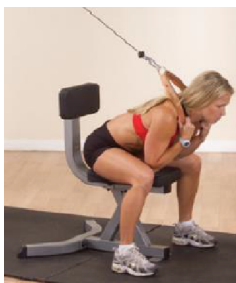

Jungle Gym Series

JG2000

Two-Stack Jungle Gym

Steelflex Jungle Gym series is the perfect machine to perform **all of your favourite exercises**.
The JG2000 is the ultimate workout for **cable crossovers and chin ups**.

Chin up bar

Water bottle holder

Target Muscle	All possible muscles
Mainframe	11 Heavy Gauge 1.968"×3.937" (50×100×3T) Low Carbon Steel Oval Tubing
Frame Finish	Two-coat powder process, electrostatically applied powder coat finish, grey silver
Cable	7×19 stainless steel, tensile strength of more than 2090 lbs (950kg)
Shroud	1T delicate safety cover
Product Weight	1058 lbs / 481 kg
Dimension	168%L x 38.5" W x 87%h (426 cm x 98 cm x 221 cm)
Packing	5 Cartons, 70.8 Cubic Feet
Weight Stack	Low carbon steel for antirust, lower noise and durable operation
Standard Weight Stack	430 lbs / 195kg (SWS10 × 40 pcs +15 lbs X 2 top plate) Optional: 630 lbs / 830 lbs

JG2000 Specifications:

- " Multi-Grip Chin Up Stations
- " Includes Two Cable Handle Attachments
- " Main frame: 11Gauge Low Carbon Steel oval tubing
- " Frame Finish: Powder coating with Metallic silver color
- " Hand grips: Dipped PVC handle
- " Weight Stacks: High quality weight plates for smooth and durable operation
- " Driving System: Cable
- " Cable: Carbon steel, tensile strength of more than 2090 lbs
- " Shroud: Steel safety cover
- " Dimensions (LxWxH): 168x 38.5x 87+