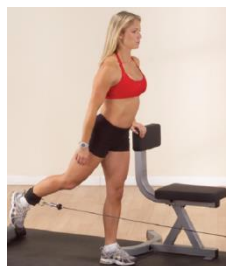

Jungle Gym Series

JG2000

Two-Stack Jungle Gym

Steelflex Jungle Gym series is the perfect machine to perform **all of your favourite exercises**.
The JG2000 is the ultimate workout for **cable crossovers and chin ups**.

Chin up bar

Water bottle holder

Target Muscle	All possible muscles
Mainframe	11 Heavy Gauge 1.968"×3.937" (50×100×3T) Low Carbon Steel Oval Tubing
Frame Finish	Two-coat powder process, electrostatically applied powder coat finish, grey silver
Cable	7×19 stainless steel, tensile strength of more than 2090 lbs (950kg)
Shroud	1T delicate safety cover
Product Weight	1058 lbs / 481 kg
Dimension	168%L x 38.5" W x 87%h (426 cm x 98 cm x 221 cm)
Packing	5 Cartons, 70.8 Cubic Feet
Weight Stack	Low carbon steel for antirust, lower noise and durable operation
Standard Weight Stack	430 lbs / 195kg (SWS10 × 40 pcs +15 lbs X 2 top plate) Optional: 630 lbs / 830 lbs

JG2000 Specifications:

- " Multi-Grip Chin Up Stations
- " Includes Two Cable Handle Attachments
- " Main frame: 11Gauge Low Carbon Steel oval tubing
- " Frame Finish: Powder coating with Metallic silver color
- " Hand grips: Dipped PVC handle
- " Weight Stacks: High quality weight plates for smooth and durable operation
- " Driving System: Cable
- " Cable: Carbon steel, tensile strength of more than 2090 lbs
- " Shroud: Steel safety cover
- " Dimensions (LxWxH): 168x 38.5x 87+