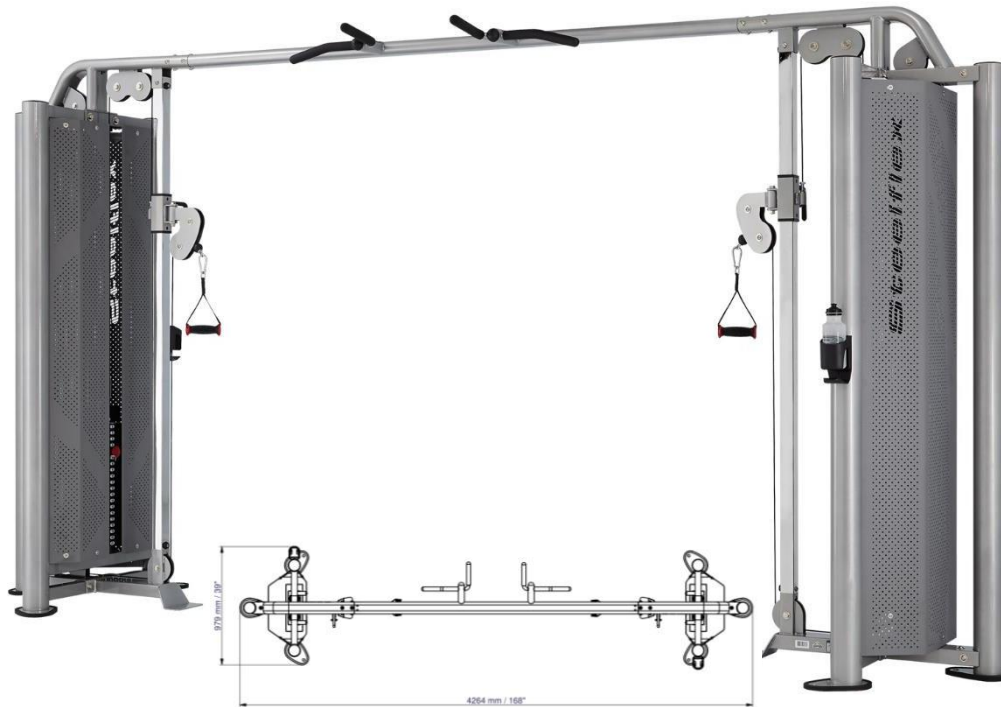

Jungle Gym Series

JG2000

Two-Stack Jungle Gym

Steelflex Jungle Gym series is the perfect machine to perform **all of your favourite exercises**.
The JG2000 is the ultimate workout for **cable crossovers and chin ups**.

Chin up bar

Water bottle holder

Target Muscle	All possible muscles
Mainframe	11 Heavy Gauge 1.968"×3.937" (50×100×3T) Low Carbon Steel Oval Tubing
Frame Finish	Two-coat powder process, electrostatically applied powder coat finish, grey silver
Cable	7×19 stainless steel, tensile strength of more than 2090 lbs (950kg)
Shroud	1T delicate safety cover
Product Weight	1058 lbs / 481 kg
Dimension	168%L x 38.5" W x 87%h (426 cm x 98 cm x 221 cm)
Packing	5 Cartons, 70.8 Cubic Feet
Weight Stack	Low carbon steel for antirust, lower noise and durable operation
Standard Weight Stack	430 lbs / 195kg (SWS10 × 40 pcs +15 lbs X 2 top plate) Optional: 630 lbs / 830 lbs

JG2000 Specifications:

- " Multi-Grip Chin Up Stations
- " Includes Two Cable Handle Attachments
- " Main frame: 11Gauge Low Carbon Steel oval tubing
- " Frame Finish: Powder coating with Metallic silver color
- " Hand grips: Dipped PVC handle
- " Weight Stacks: High quality weight plates for smooth and durable operation
- " Driving System: Cable
- " Cable: Carbon steel, tensile strength of more than 2090 lbs
- " Shroud: Steel safety cover
- " Dimensions (LxWxH): 168x 38.5x 87+