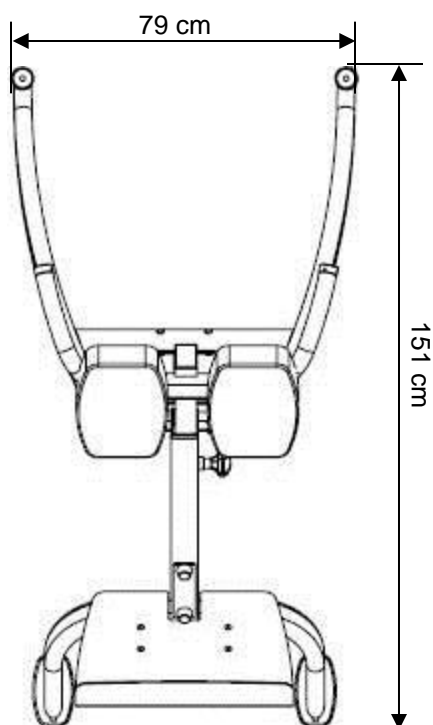

NEO Series

NBE Back Extension

NBE Back Extension

“Neo” in ancient Greek words is “young,” we design Neo series with Oval Tube for you could keep young and strong body with our flexible and smooth outlook design Free Weight Machine. We provide full commercial used free weight adjusted bench, power rack, weight tree...,etc. Get start by Neo series Free Weight now. Steelflex® NBE is a combination inverted back extension and oblique flexor set at an exact 45° angle for ultimate conditioning. Strengthen your lower back safely and comfortably on the strongest 45° Hyper available. This combination Inverted Back Extension and Oblique Flexor is set to an exact 45° angle for optimum conditioning. Idea Thigh rest pads adjust with pneumatic cylinder, easy to adjust to fit your comfortable position and feature thick, double stitched DuraFirm™! pads for comfort and support.

SPECIFICATIONS

- A. Mainframe: Heavy-Gauge 1.575" X 3.15" oval tubing (40 x 80 x 2.0T mm)
- B. Upholstery (B/R): Durable double stitched upholstery (ergonomic design)  
- C. Relieves lower back pain
- D. Increases flexibility
- E. Strengthens back and abdominal muscles
- F. Ideal for home and commercial use
- G. Thigh Rest Pad is adjustable with pneumatic cylinder.
- H. Electrostatically applied powdercoat paint finish , metallic silver
- I. Product Weight:75 lbs / 34 kg
- J. Dimension: 59" L x 31" W x 36" H (151 cm x 79 cm x 92 cm)
- K. Packing: 2 Cartons, 10.1 Cubic Feet