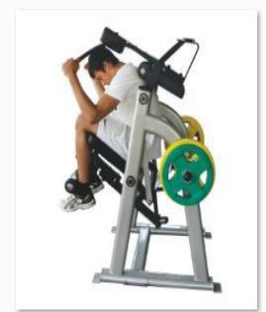

**AB-CRUNCH SAB1300 (GREY VERSION)
 STEELFLEX PLAC (DUAL COLOR)
 A TRULY PROFESSIONAL ABDOMINAL MACHINE...**

With over three decades of experience in designing fitness products of excellence, Steelflex® will only offer you the very best in Leverage equipment! To this end, the Steelflex Abdominus Crunch Machine (PLAC) and SAB1300 has lots to offer!

Total Abcore with Weight Assist.

- Total Abcore with Weight Assist abdominal machine is a unique original design by Abcore, designed with trainers in mind.
- Abcore isolates both frontal abdominals and obliques with a simple seat adjustment.
- With bio-mechanical movement, Abcore trains the abdominal region without stressing the lower back and helps support the lower spine.

Positioning weight plate on lower peg decreases resistance, on the upper peg increases resistance.

New Double Linkage Heavy Duty Design

Height 64 inch (162.6 cm)
 Length 43 inch (109.2 cm)
 Width 32 inch (81.3 cm)
 Weight 200 lbs (90.7 kg)