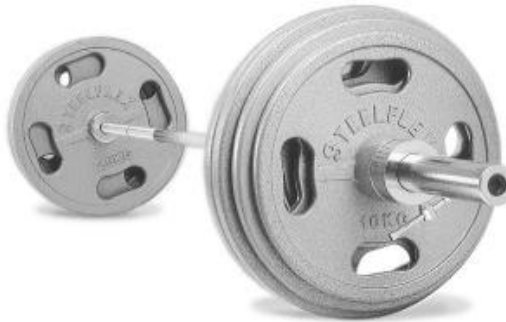

Product Data Sheet

OP-140

**STEEL GRIP ENAMEL
OLYMPIC WEIGHT SET**

OP-140 STEEL GRIP ENAMEL OLYMPIC WEIGHT SET, 140Kg

- 140Kg Steelflex Steel Olympic Plates with Quad-Grip Ergonomic Design
- Olympic plates made from high grade cast iron and finished in a tough grey enamel coating
- Ergonomically designed plates with integral handles for safe handling
- Professional, top grade Olympic Bar with training collars included in set
- Plate weight capacity (in Kg only) Clearly marked with raised lettering

OP140 Weight Set Composition:

2x OST20, 20 Kg Olympic Plate
2x OST15, 15 Kg Olympic Plate
2x OST10, 10 Kg Olympic Plate
2x OST5, 5 Kg Olympic Plate
4x OST2.5, 2.5 Kg Olympic Plate
4x OST1.25, 1.25 Kg Olympic Plate
1x OB86 7' Olympic Training Bar (700Lb Capacity)
2x OC02 Olympic Steel Collars (5Kg)