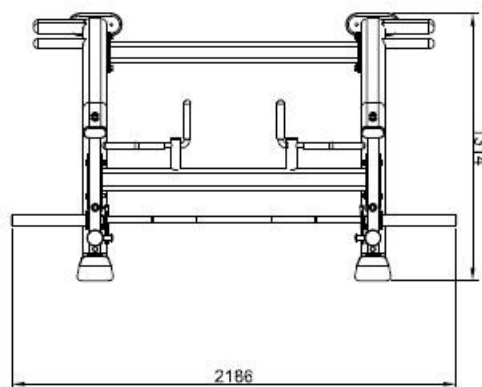

Counterbalanced to a comfortable 13 pounds, the MSM allows any size user to start with an appropriate amount of resistance, then handles up to 1,000 pounds with ease. Its smooth vertical carriage ensures freedom of biomechanically correct movement as you move safely and efficiently through routines that can include bench press, chest press, military press, squats, lunges, curls, shoulder shrugs and dozens of other muscle-massing exercises.

Oval 11-gauge steel gives the MSM a modern look and fantastic stability. Case hardened rods and club-quality bearings ensure smooth performance at any weight. Add it all up and you've got the perfect smith machine for any facility

Dimensions LxWxH: 2186mm x 1314mm x 2278mm (86"x52"x90")
Weight: 430lbs/195kg