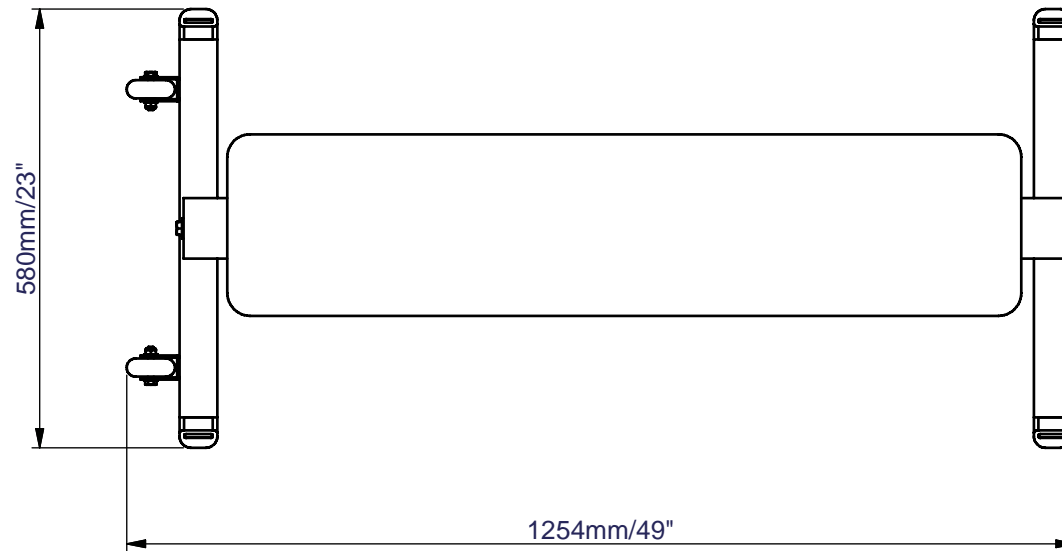

BODY SOLID #GFB350

Floor Space Dimensions : L1254xW580xH480mm