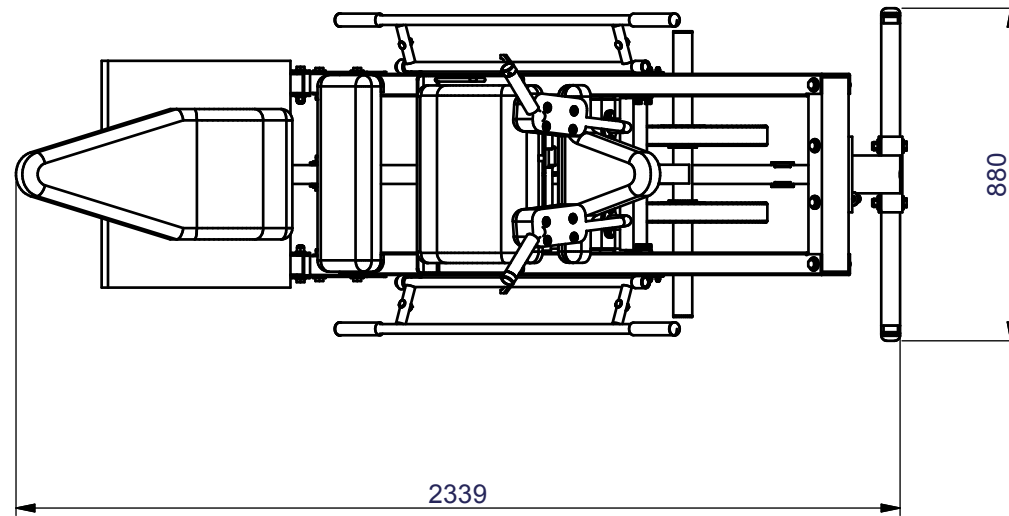

BODY SOLID #GLPH1100

2339mm/92"(L)x880mm/35"(W)x1408mm/56"(H)