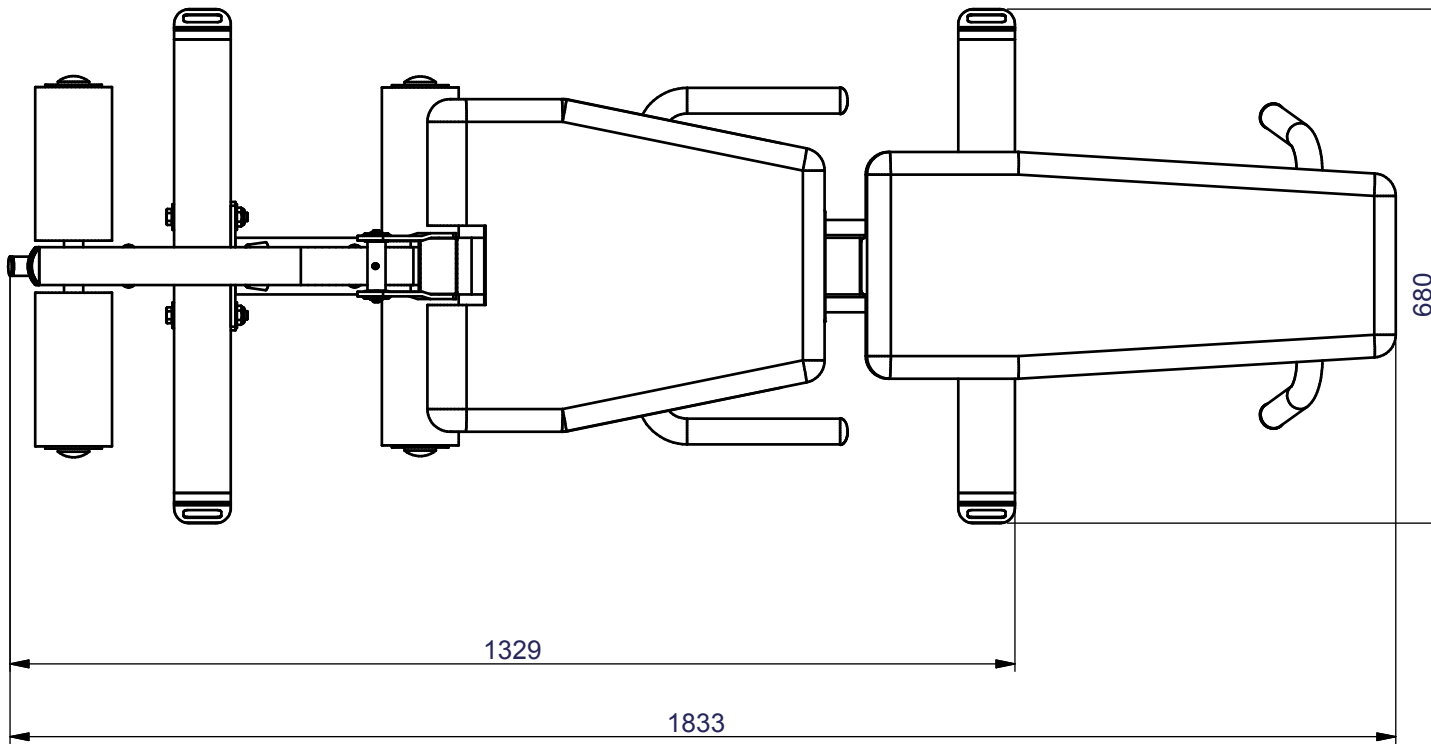

BODY SOLID #GLCE365

1833mm/72"(L)x680mm/27"(W)x1212mm/48"(H)