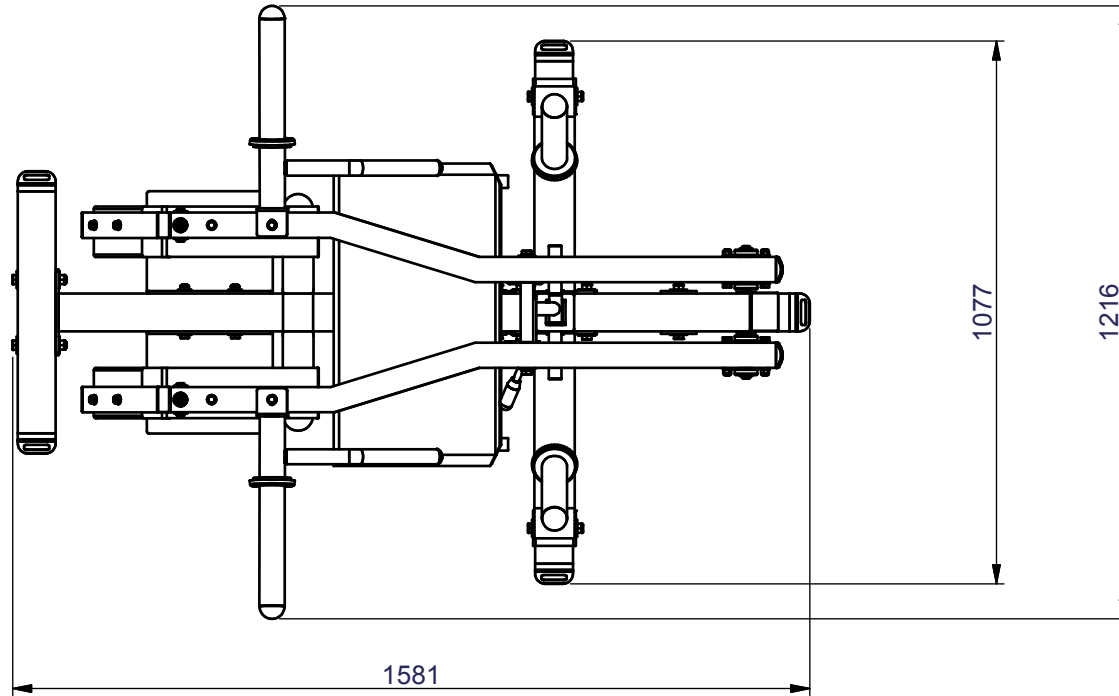

BODY SOLID #GSCL360

1581mm/63"(L)x1216mm/48"(W)x1441mm/58"(H)