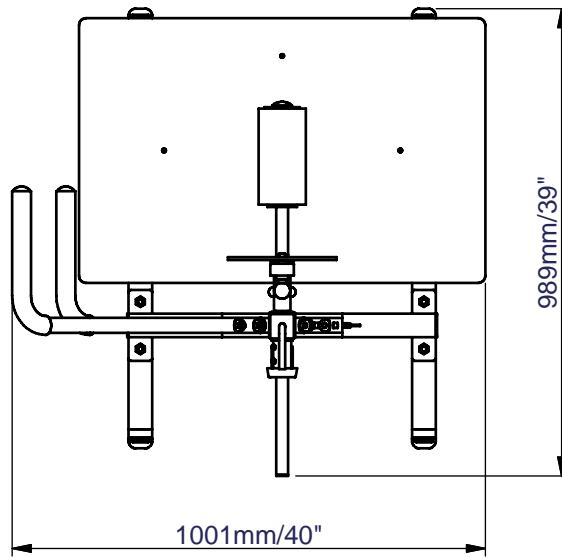

**BODY SOLID #GCMH390**

Floor Space Dimensions : L1001xW989xH1255mm