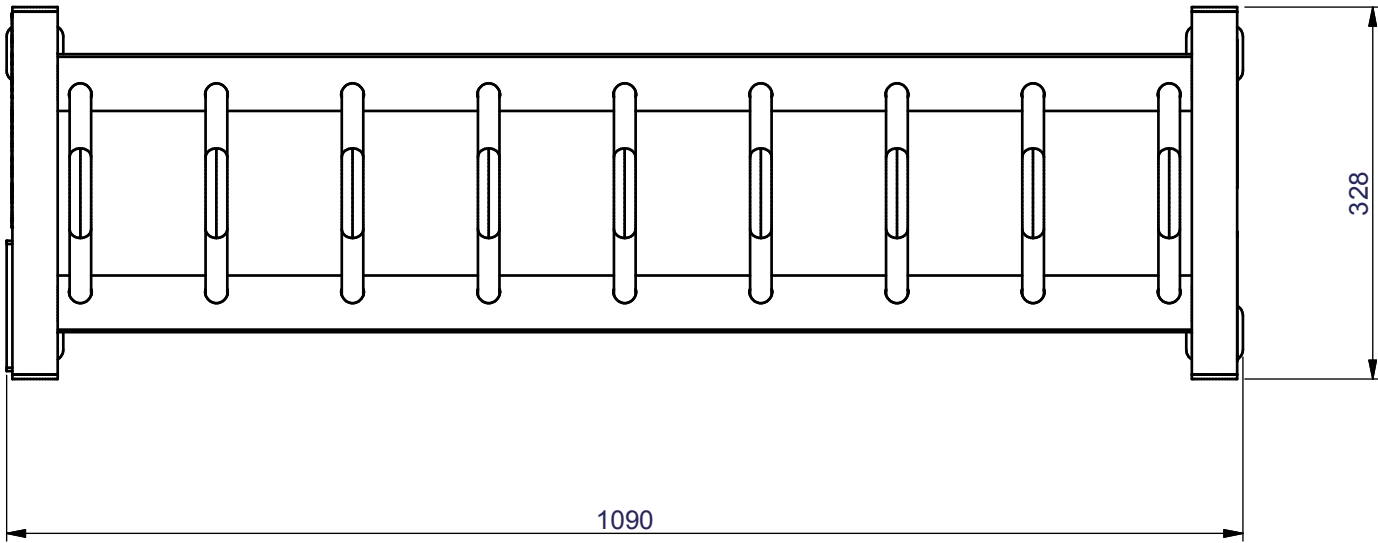

**BODY SOLID #GBPR10**

1090mm/43"(L)x328mm/13"(W)x219mm/9"(H)