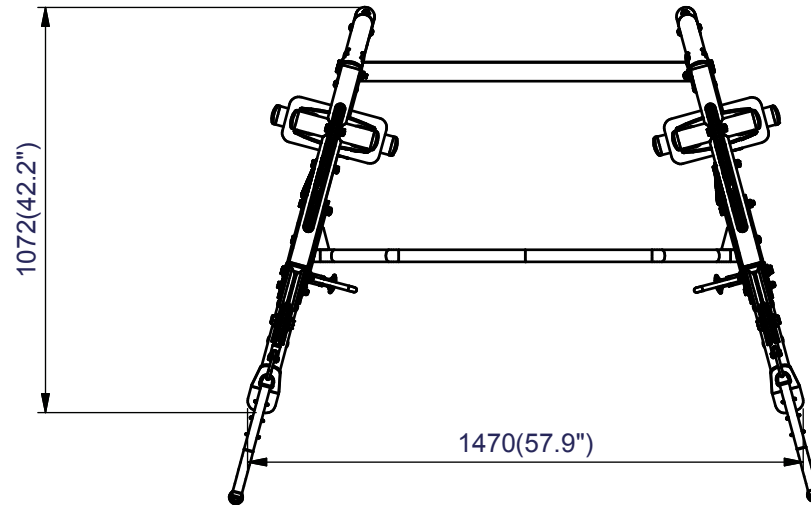

BODY SOLID #GDCC210

Floor Space Dimensions : L1470xW1072xH2128mm