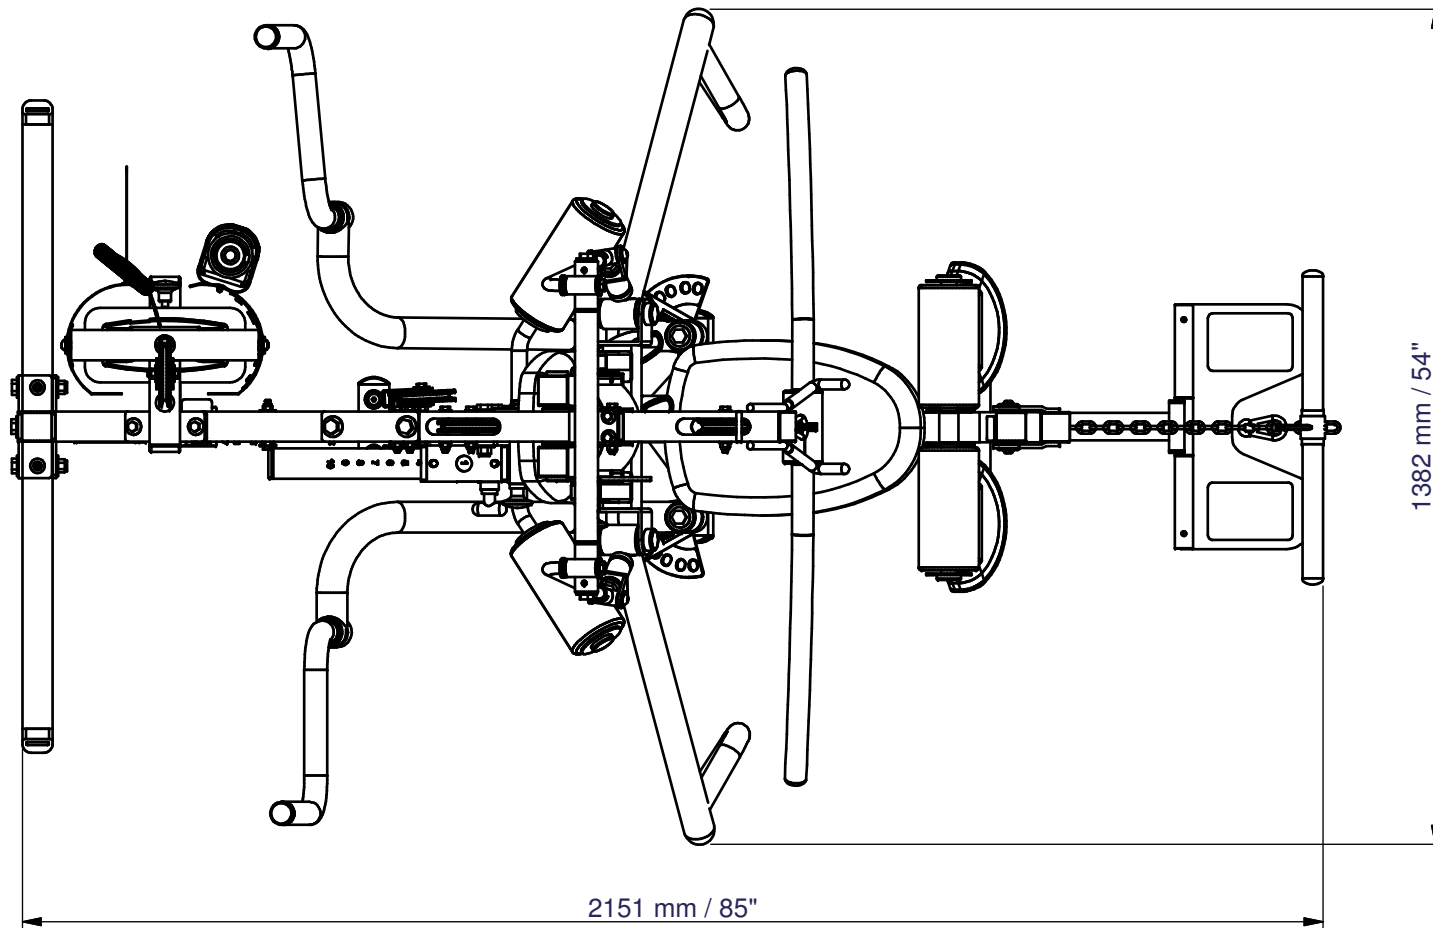

BODY SOLID #G6B

Floor Space Dimensions : L2151 x W1382 x H2121 mm
Live Working Area : L2921 x W2130 mm