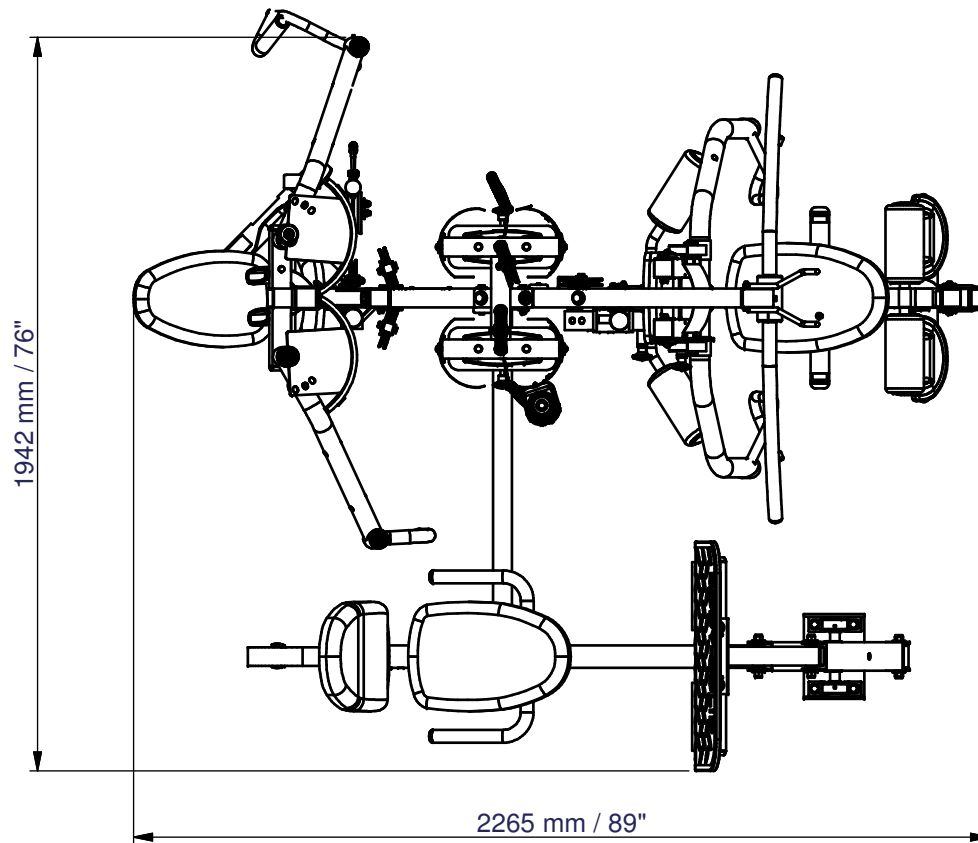

# **BODY-SOLID #G9S**

Floor Space Dimensions : L2265 x W1942 x H2104 mm  
Live Working Area : L3350 x W2200 mm