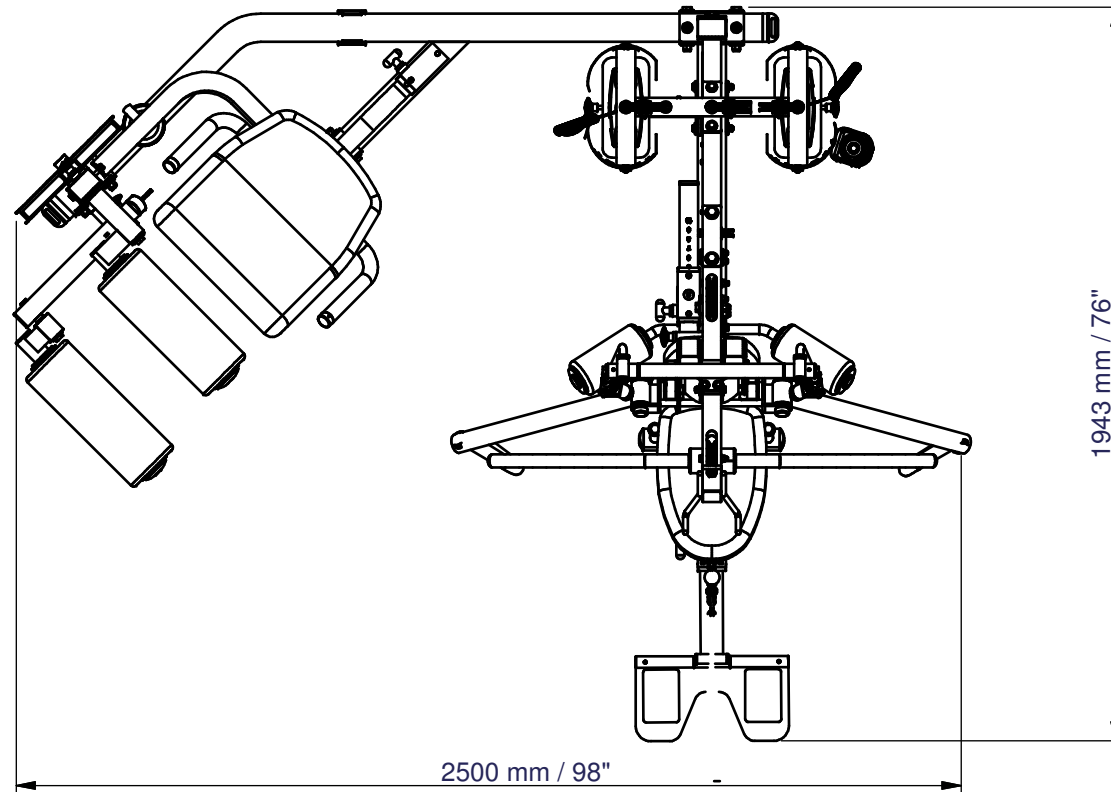

BODY-SOLID #G10B

Floor Space Dimensions : L2500 x W1943 x H2114 mm
Live Working Area : L3022 x W2750 mm