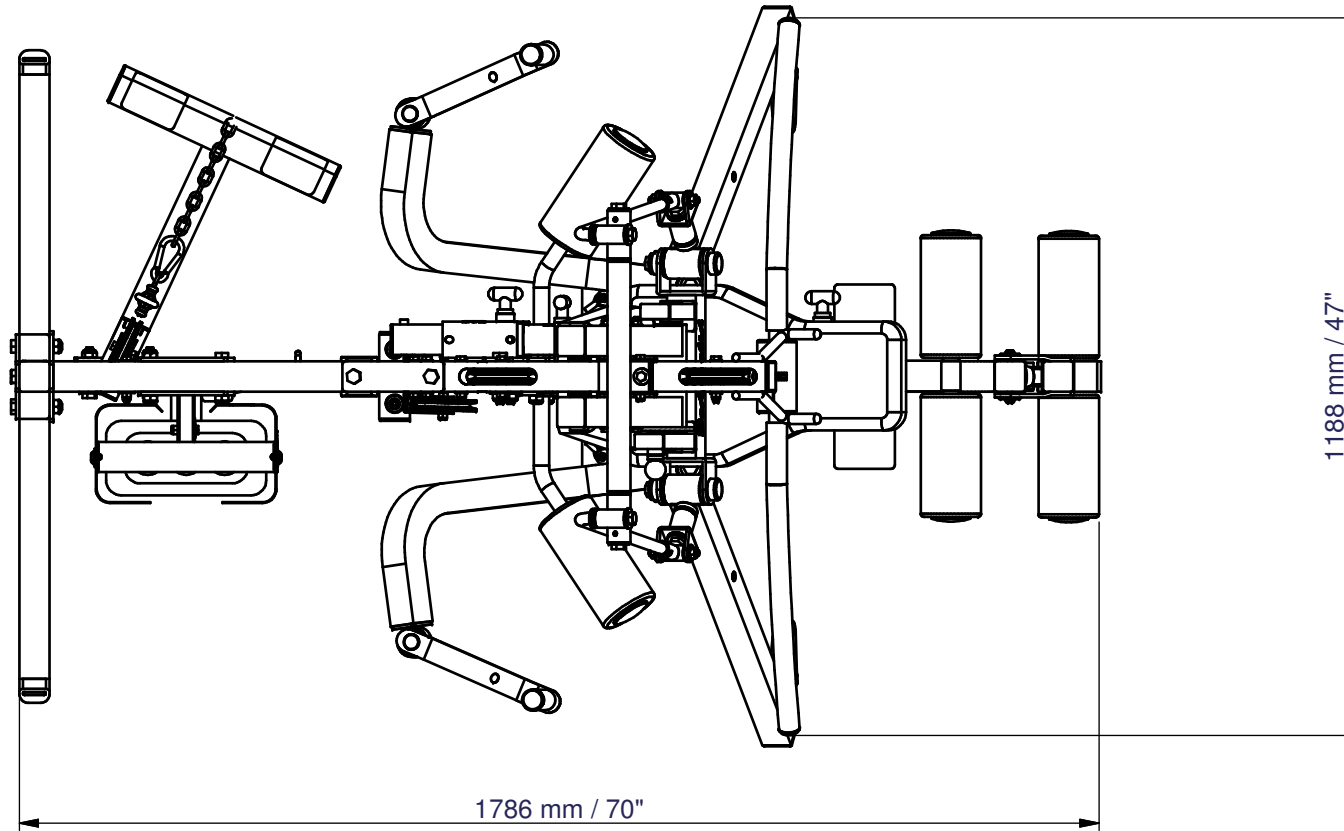

BODY-SOLID EXM2750

Floor Space Dimensions : L1786 x W1188 x H2124 mm
Live Working Area : L2286 x W2514 mm