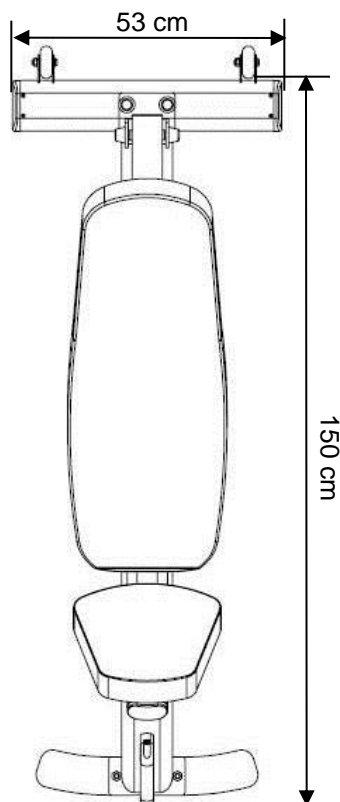

NEO Series

NFB Incline Bench

NIB Incline Bench

“Neo” in ancient Greek words is “young,” we design Neo series with Oval Tube for you could keep young and strong body with our flexible and smooth outlook design Free Weight Machine. We provide full commercial used free weight adjusted bench, power rack, weight tree...,etc. Get start by Neo series Free Weight now. Steelflex® NIB If you want the ability to perform all the Incline barbell and dumbbell exercises then this Neo Incline bench by Steelflex should be your choice! Increase your strength and flexibility with this ultra-tough workout bench. Extra-thick upholstery adds comfort and stability to your exercise routine. It design with wheel and incline angle adjustable, it add style and function to a popular piece that easily fits all users.

SPECIFICATIONS

- A. Mainframe: Heavy-Gauge 1.968" X 3.937" oval tubing (50 x 100 x 2.5T mm)
- B. Upholstery (B/R): Durable double stitched upholstery (ergonomic design)  
- C. Perfect for all Incline barbell and dumbbell exercises
- D. Wide base eliminates rocking
- E. Moving Wheel Design- For you could set it in ideal place easily.
- F. Ideal for home and commercial use
- G. Electrostatically applied powdercoat paint finish, metallic silver
- H. Incline angle is adjustable.
- I. Product Weight: 66lbs / 30 kg
- J. Dimension: 59" L x 21" W x 35" H (150 cm x 53 cm x 90 cm)
- K. Packing: 2 Cartons, 7.4 Cubic Feet