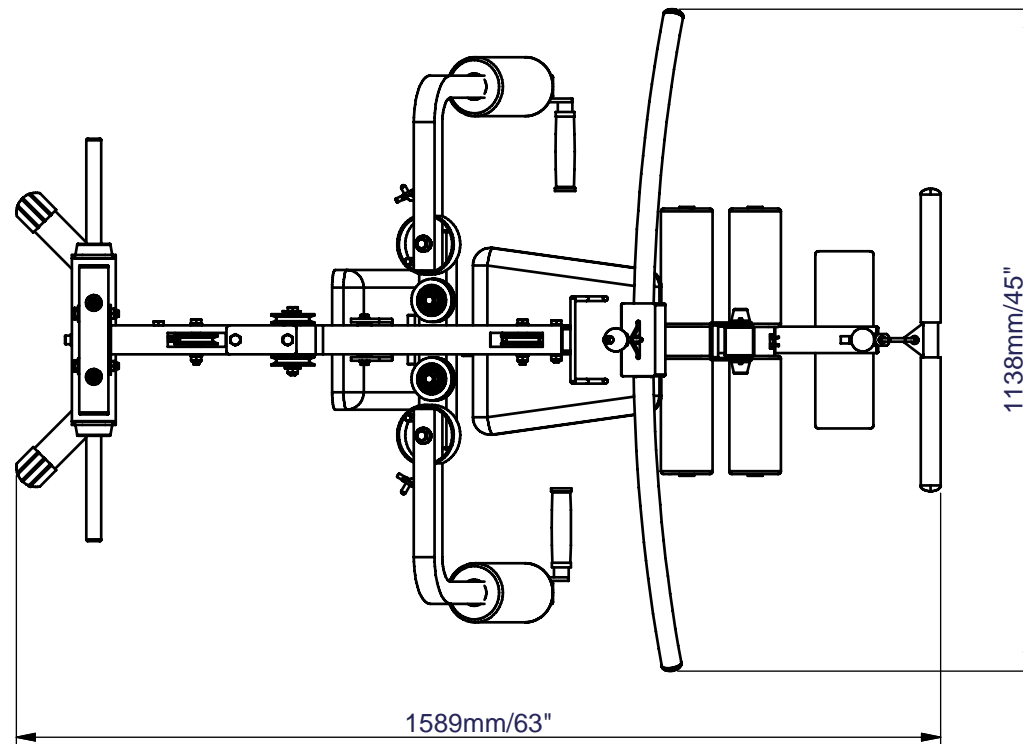

Powerline #PHG1000X

Floor Space Dimensions : L1589xW1138xH2100mm