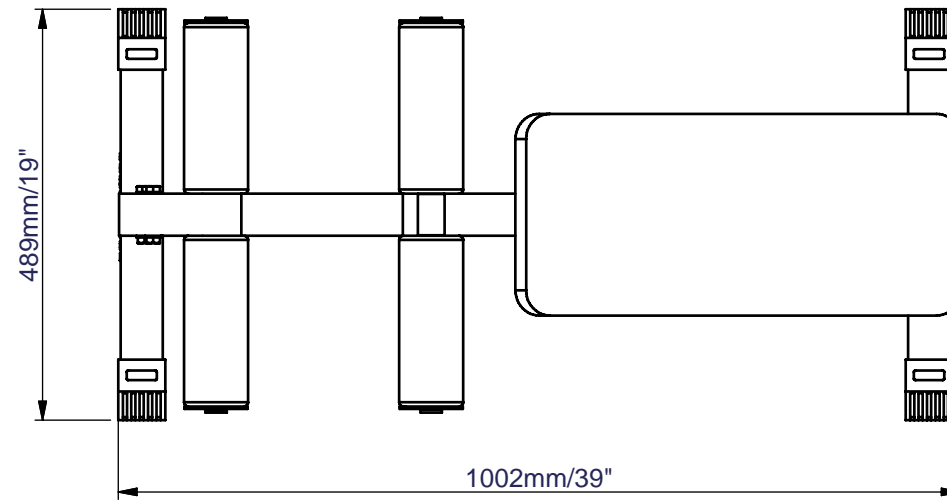

Powerline #PAB139X

Floor Space Dimensions : L1002xW489xH614mm