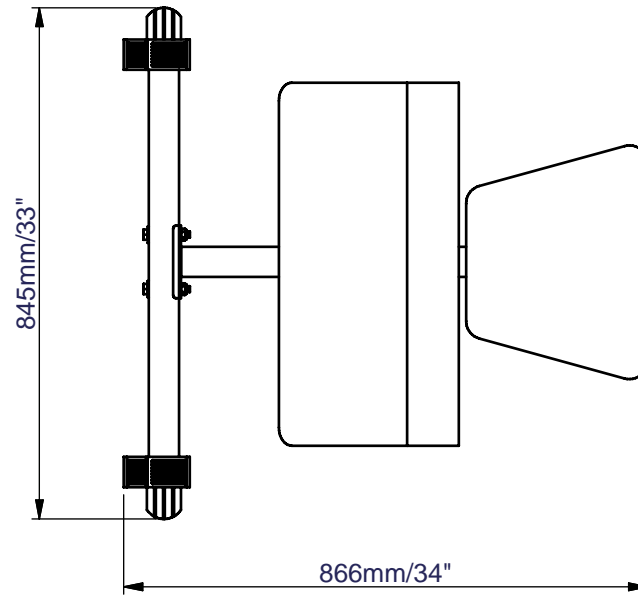

Powerline #PPB32X

Floor Space Dimensions : L866xW845xH945mm