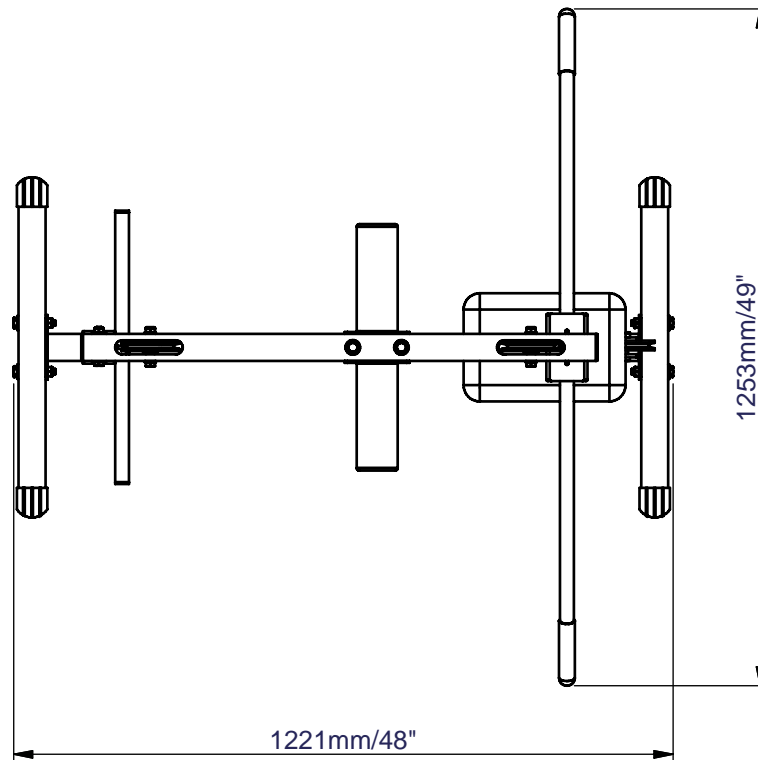

**Powerline #PLM180X**

Floor Space Dimensions : L1253xW1221xH2059mm