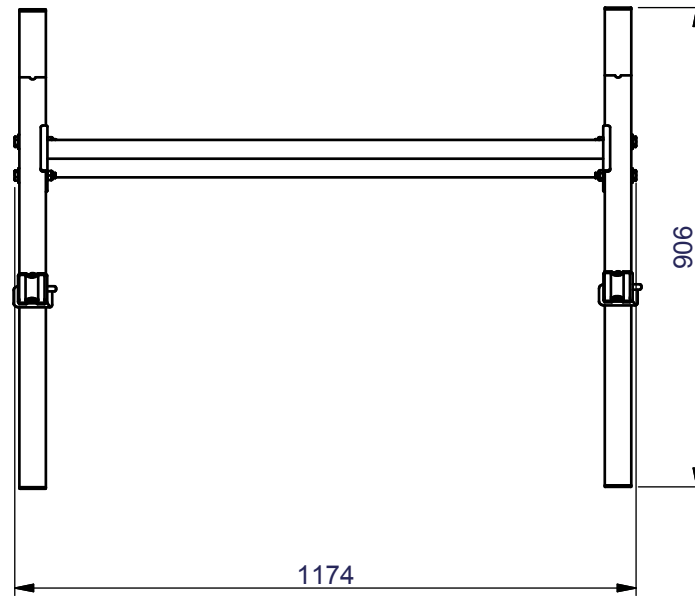

POWERLINE PSS60X

1174mm/46.2"(L)x906mm/35.7"(W)x1524mm/60"(H)