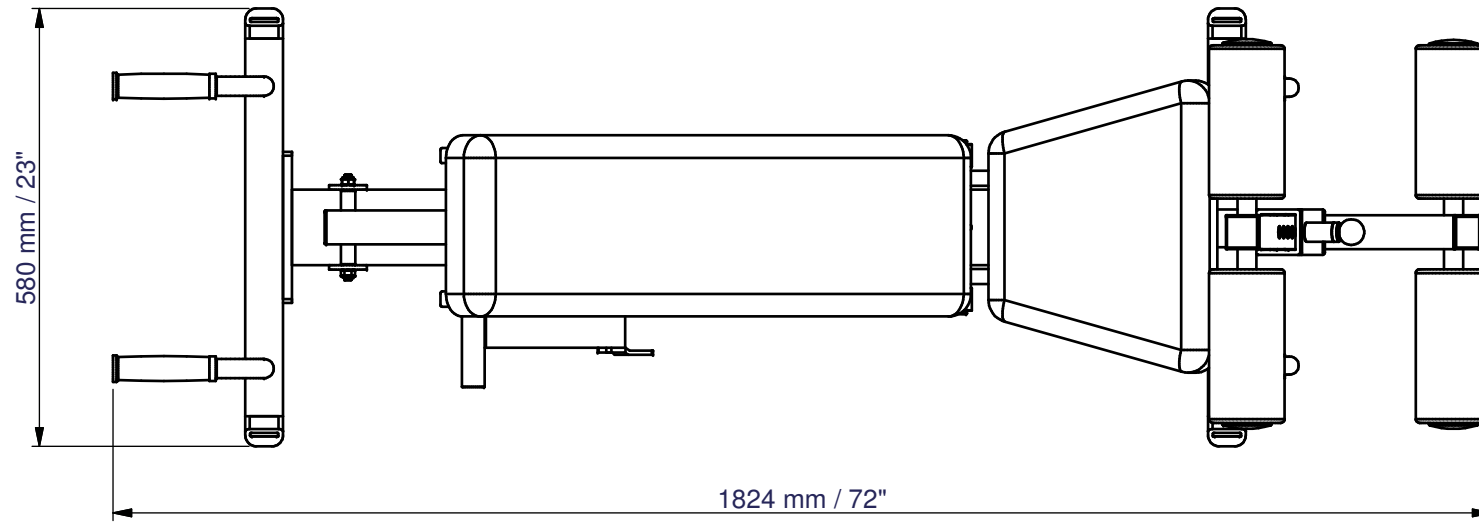

# **BODY-SOLID SID-50G**

Floor Space Dimensions : L1824 x W580 x H1239 mm  
Live Working Area : L1824 x W580 mm