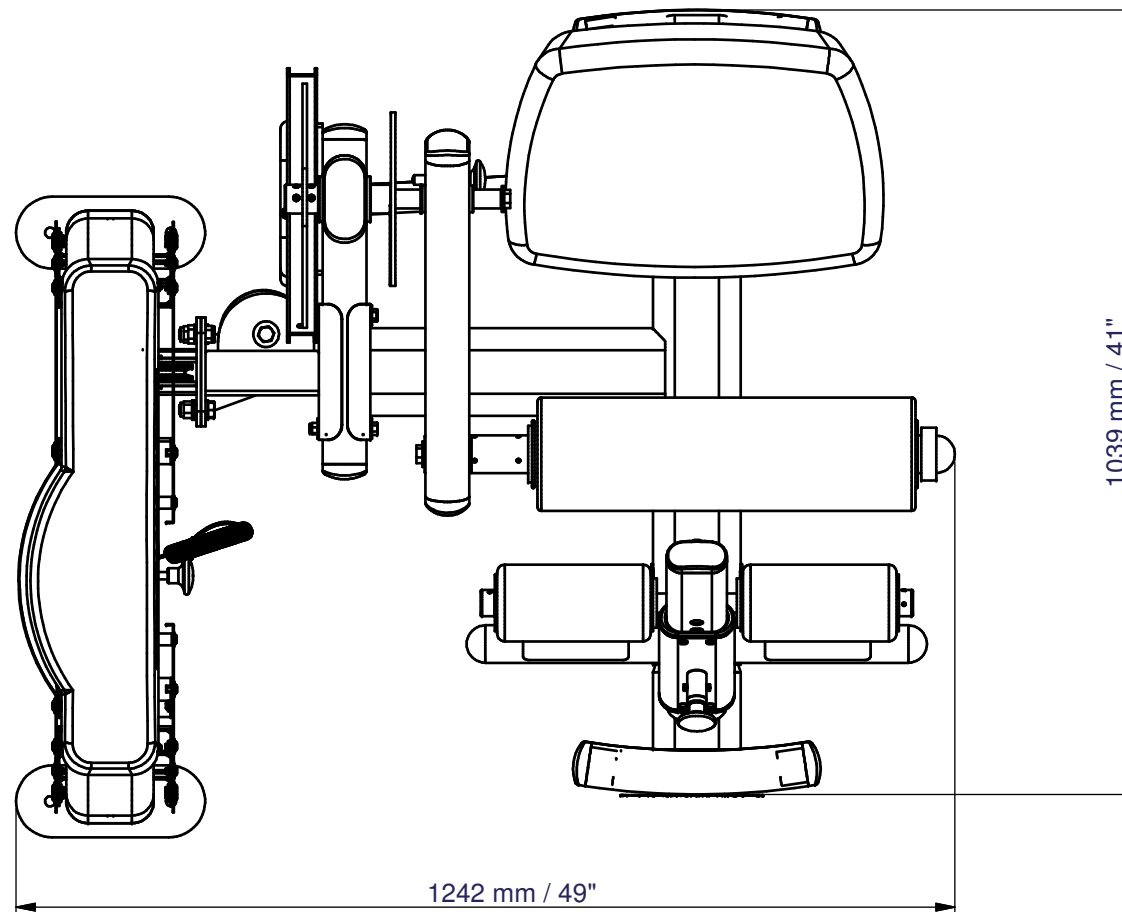

# **BODY-SOLID DABB-SF**

Floor Space Dimensions : L1242 x W1039 x H1603 mm  
Live Working Area : L1242 x W1450 mm