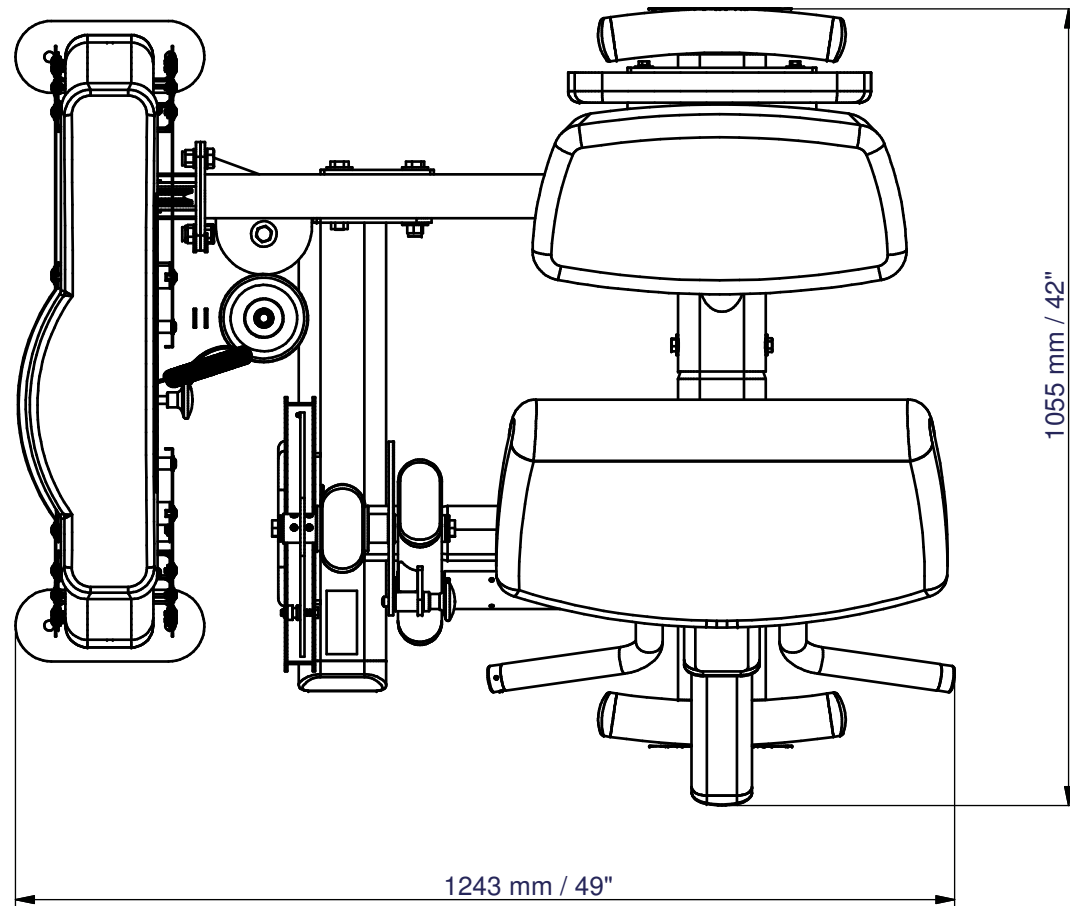

BODY-SOLID DBTC-SF

Floor Space Dimensions : L1243 x W1055 x H1606 mm
Live Working Area : L1243 x W1248 mm