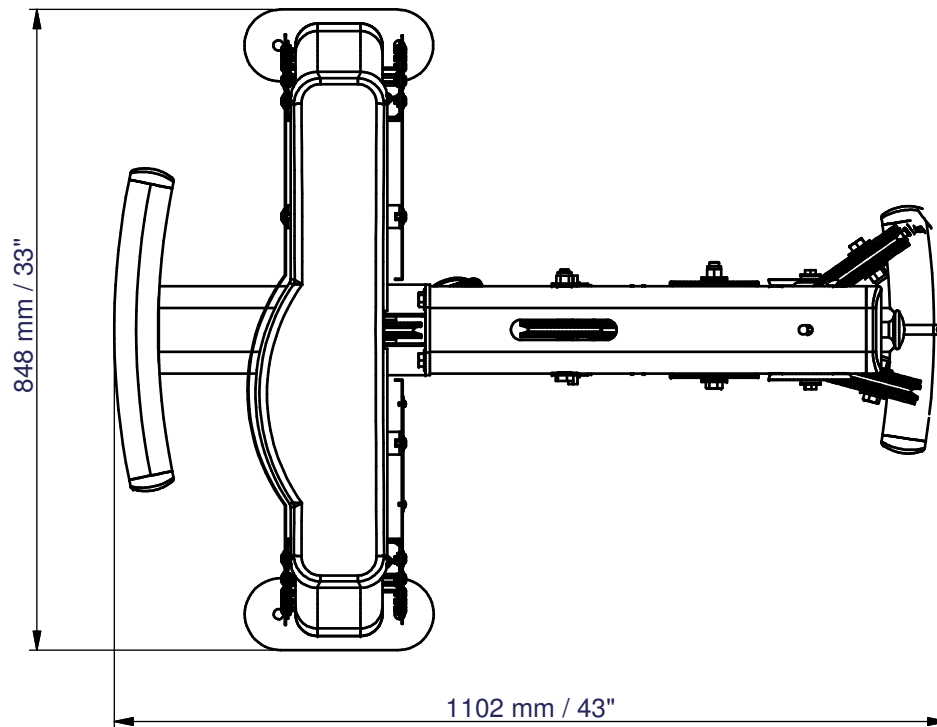

BODY-SOLID DPCC-SF

Floor Space Dimensions : L1102 x W848 x H2129 mm
Live Working Area : L2010 x W848 mm