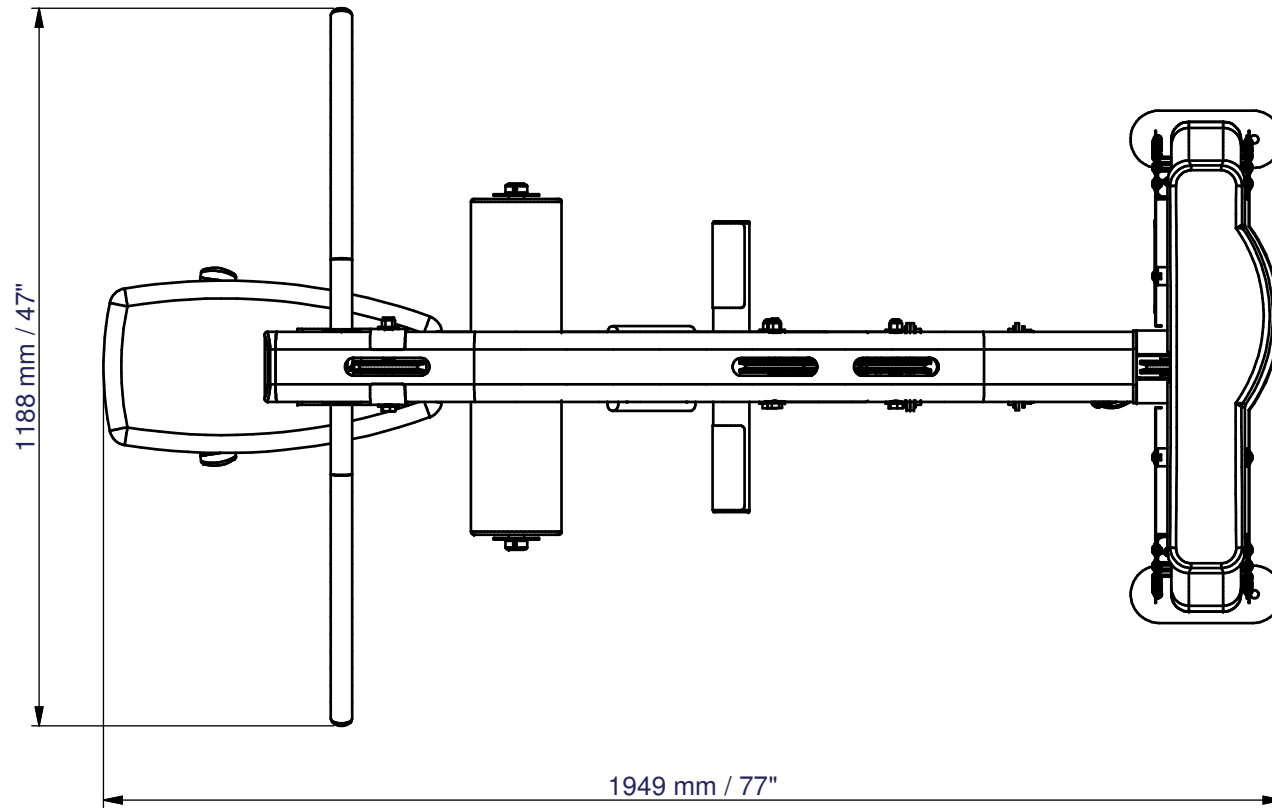

BODY-SOLID DLAT-SF

Floor Space Dimensions : L1949 x W1188 x H2129 mm
Live Working Area : L1949 x W1188 mm