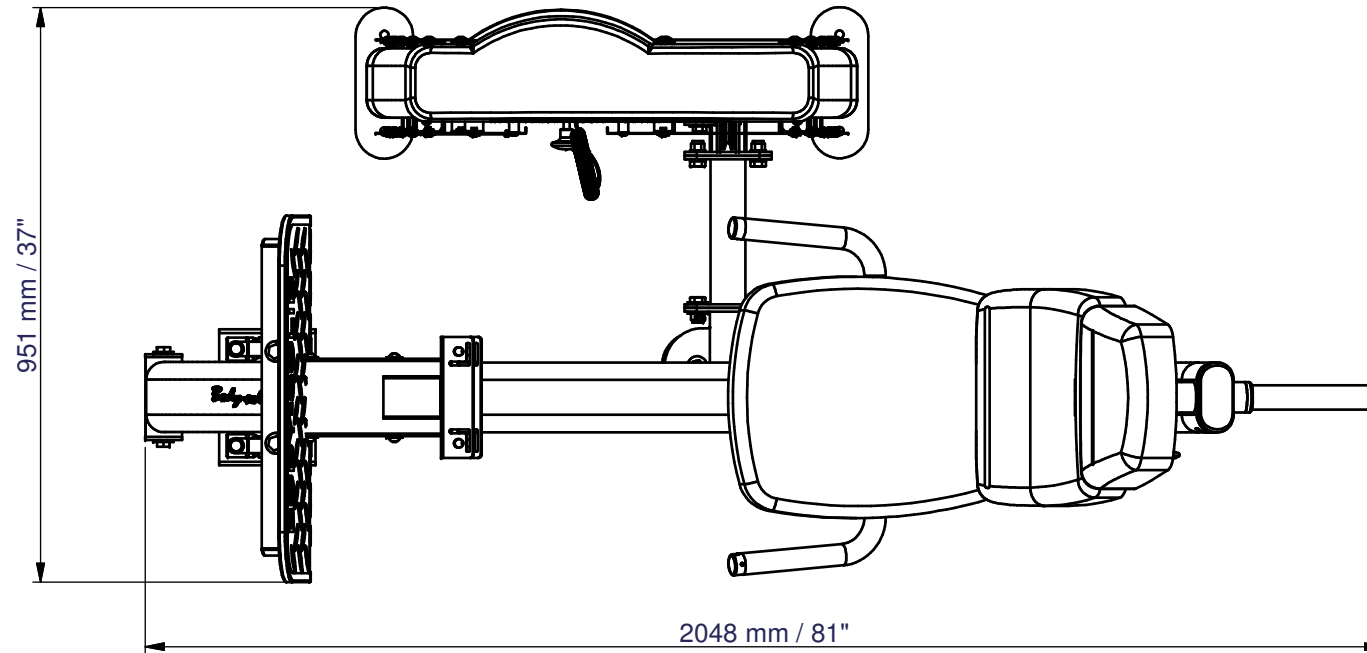

BODY-SOLID DCLP-SF

Floor Space Dimensions : L2048 x W951 x H2130 mm
LiveWorking Area : L2200 x W1000 mm