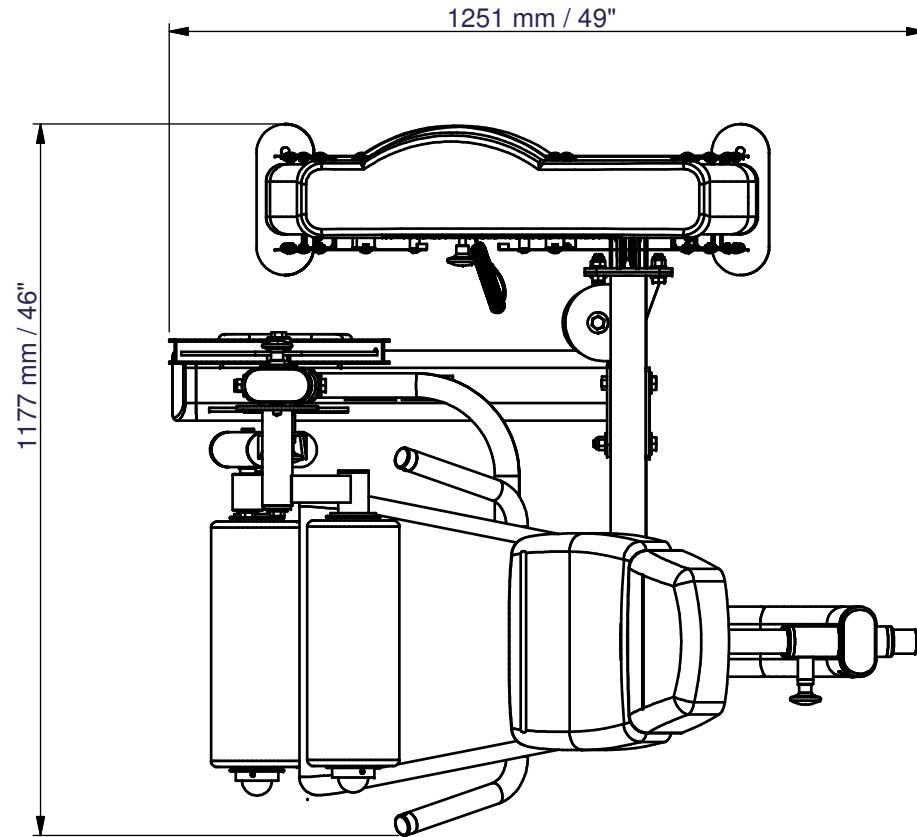

# **BODY-SOLID DLEC-SF**

Floor Space Dimensions : L1251 x W1177 x H1601 mm  
Live Working Area : L1657 x W1227 mm