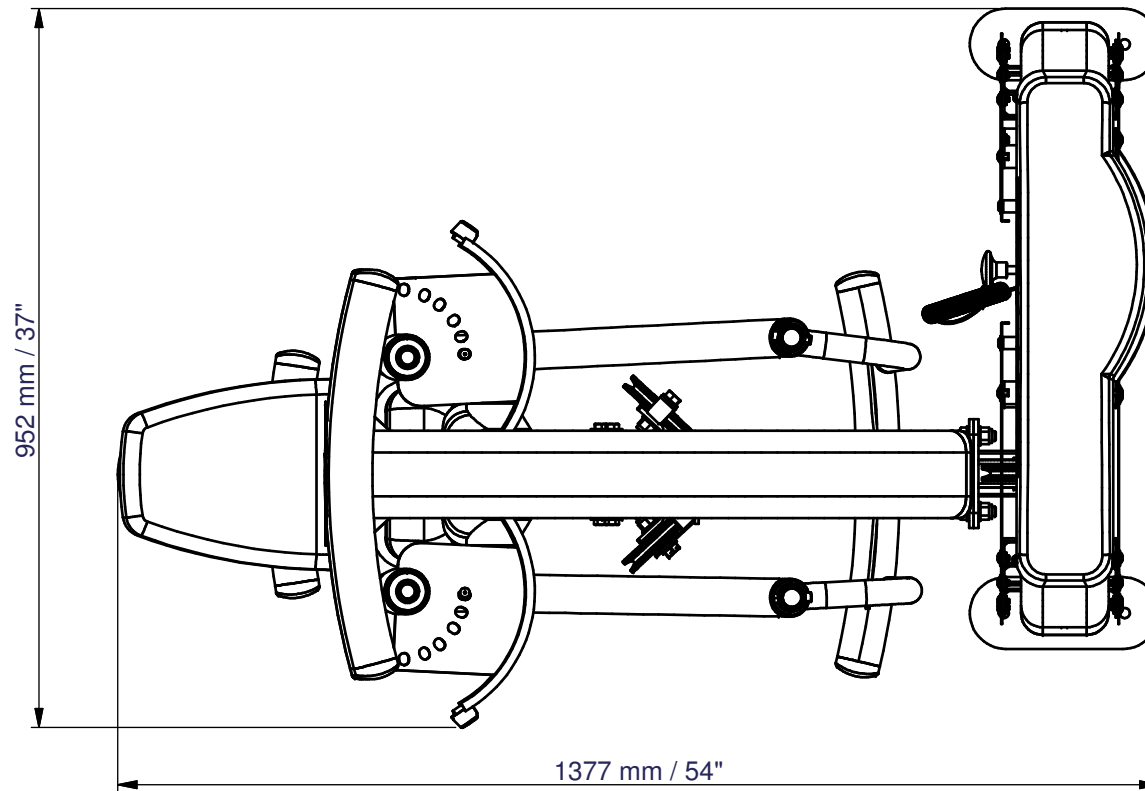

# **BODY-SOLID DPEC-SF**

Floor Space Dimensions : L1377 x W952 x H1733 mm  
Live Working Area : L1798 x W1764 mm