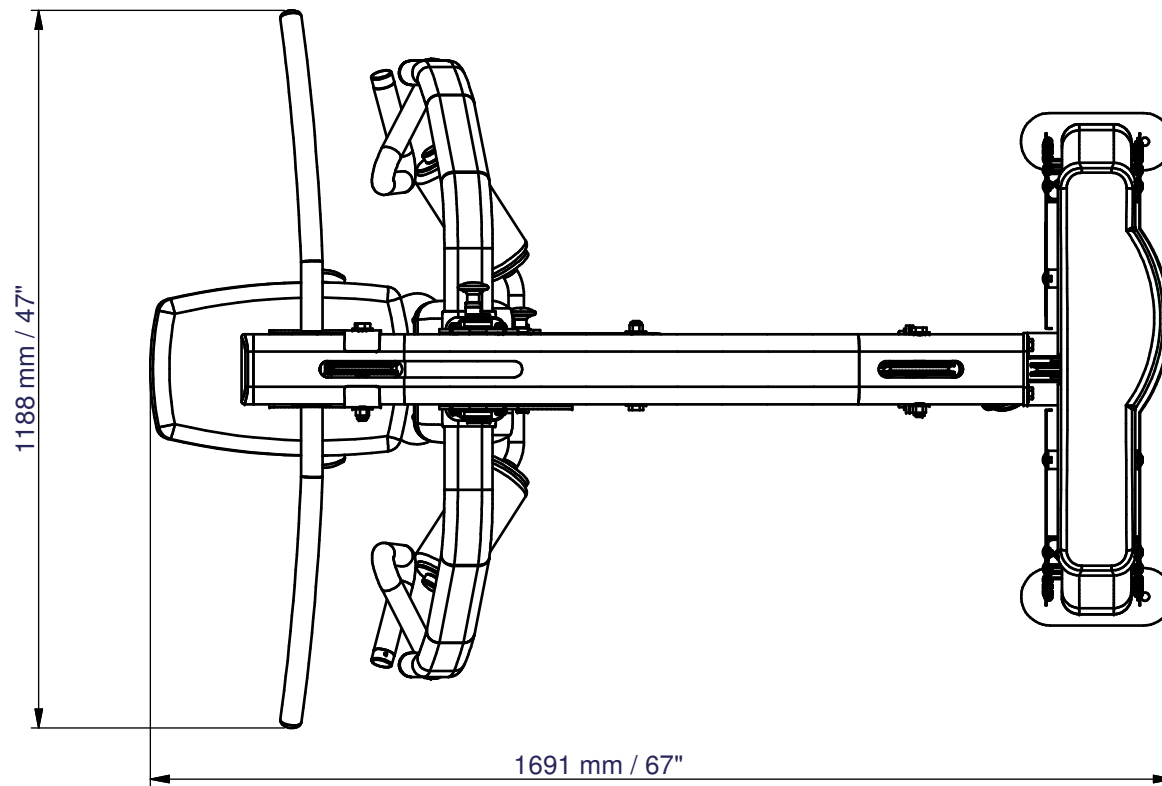

# **BODY-SOLID DPLS-SF**

Floor Space Dimensions : L1691 x W1188 x H2129 mm  
Live Working Area : L1977 x W1188 mm