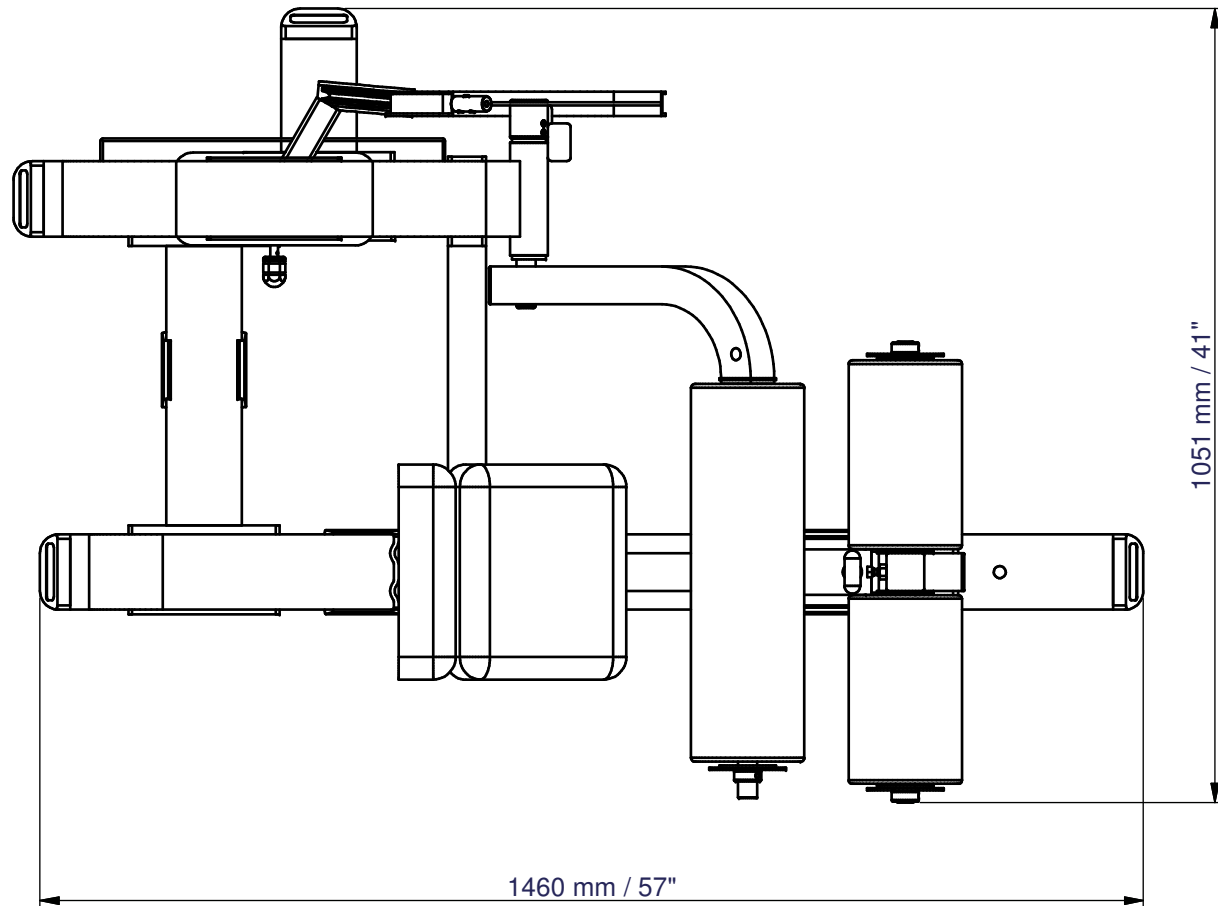

# ***BODY-SOLID SAM-900G/2***

Floor Space Dimensions : L1460 x W1051 x H1575 mm  
Live Working Area : L1460 x W1051 mm