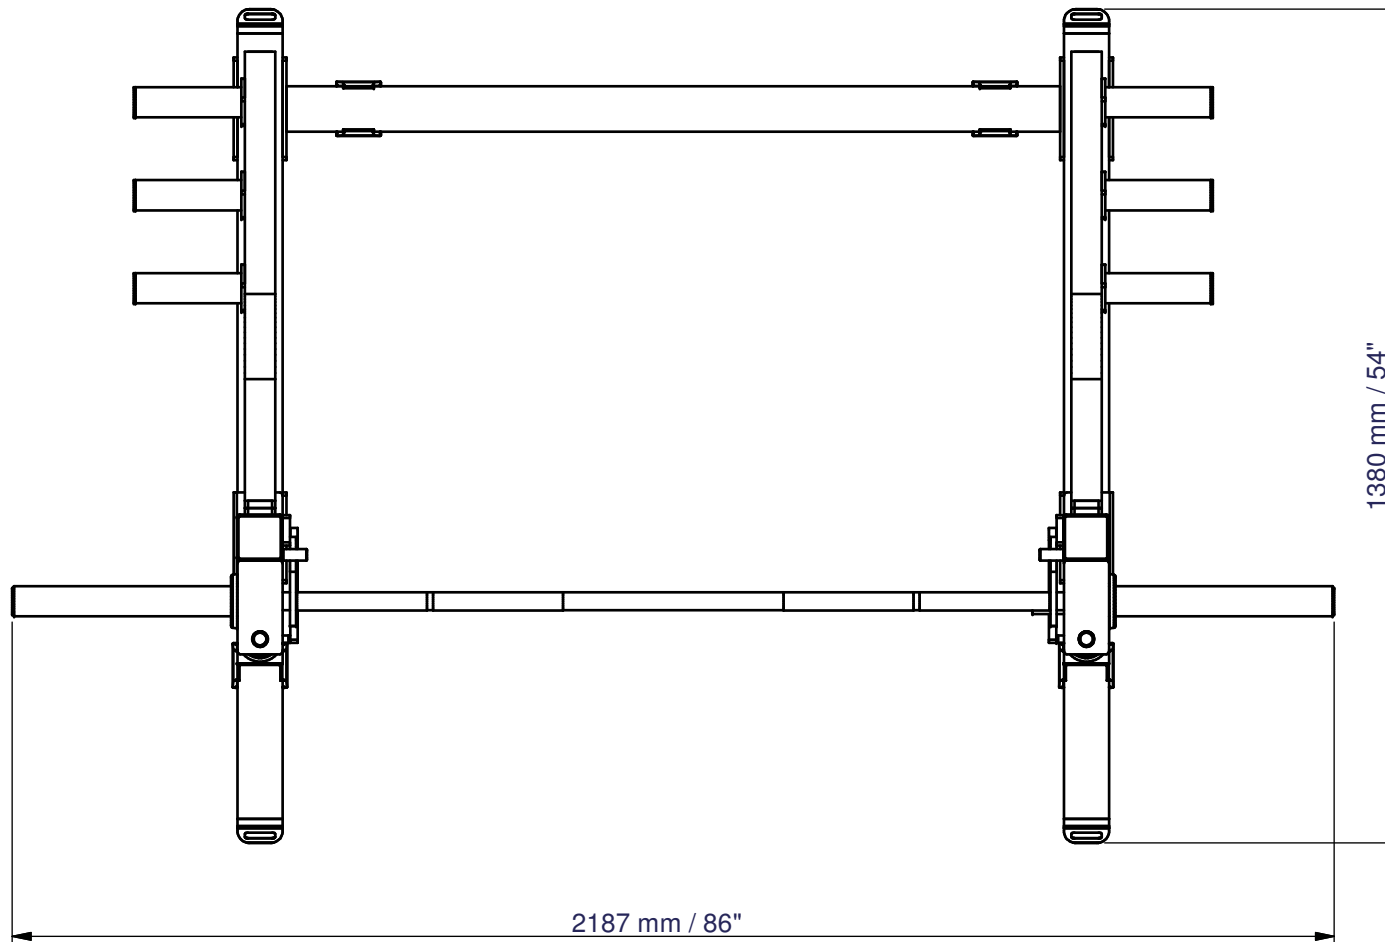

# **BODY-SOLID SSM-350G**

Floor Space Dimensions : L2187 x W1380 x H2276 mm  
Live Working Area : L2187 x W1380 mm