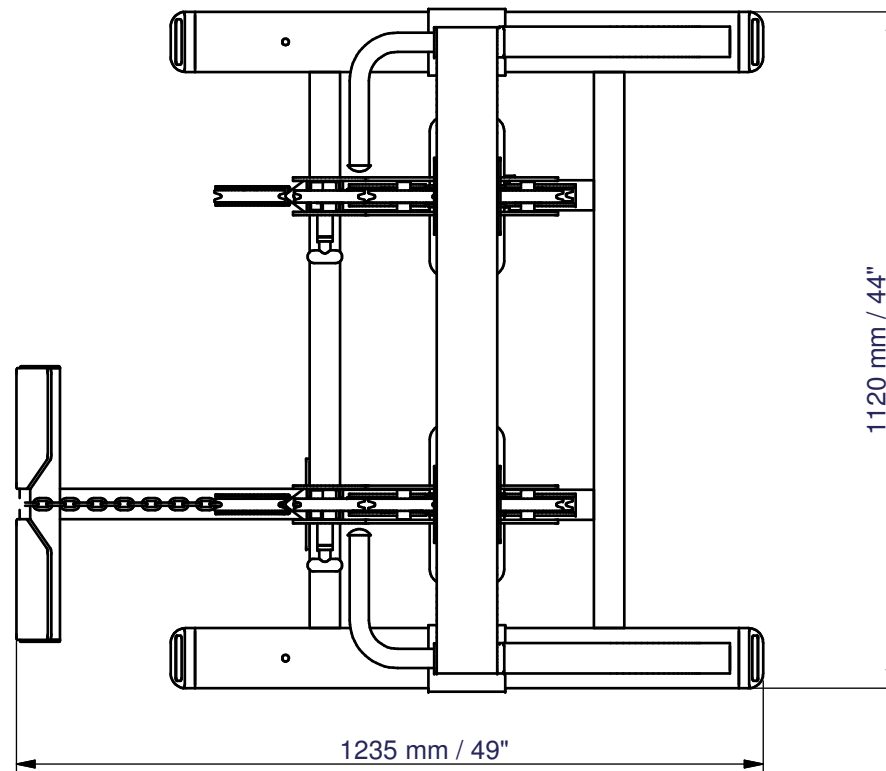

BODY-SOLID SDC-2000G/1

Floor Space Dimensions : L1235 x W1120 x H2117 mm

Live Working Area : L2240 x W1120 mm