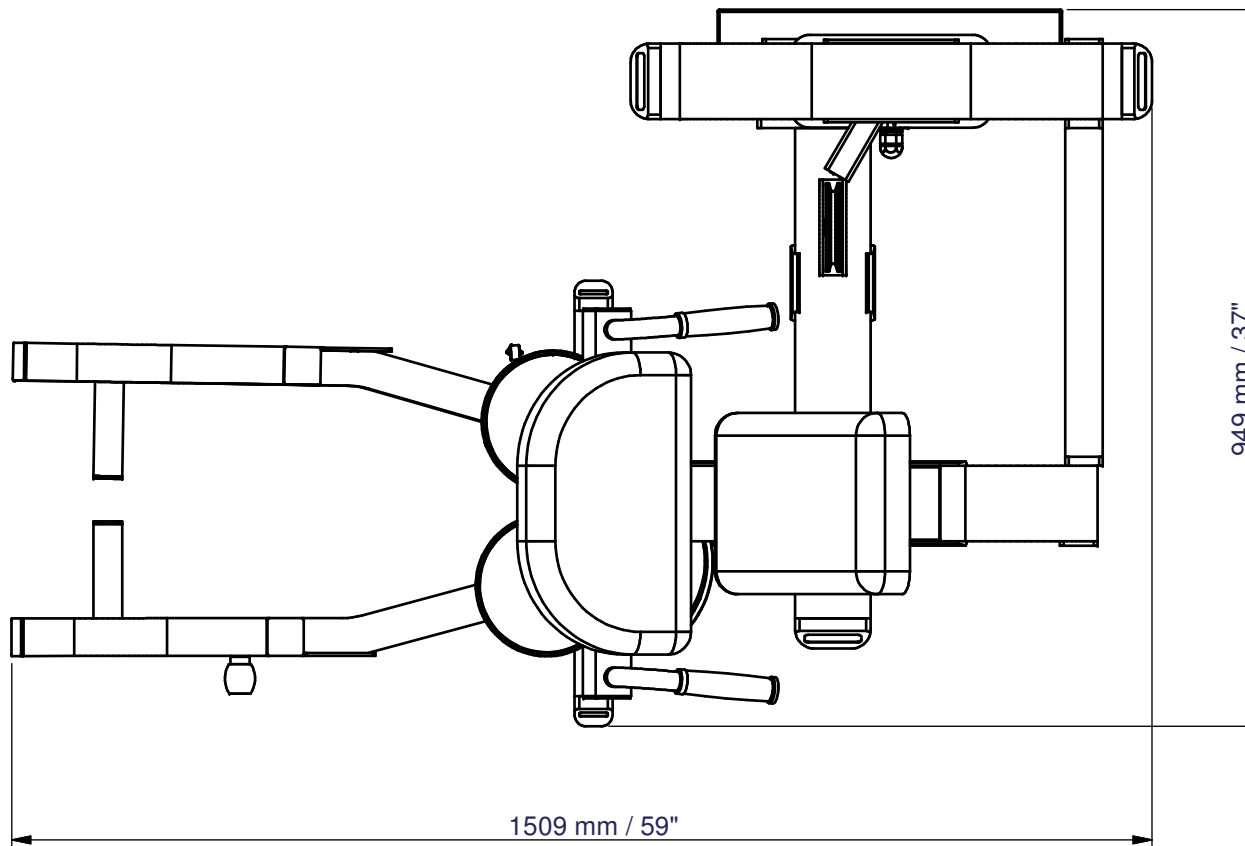

BODY-SOLID STH-1100G/2

Floor Space Dimensions : L1509 x W949 x H1575 mm
Live Working Area : L1509 x W1466 mm