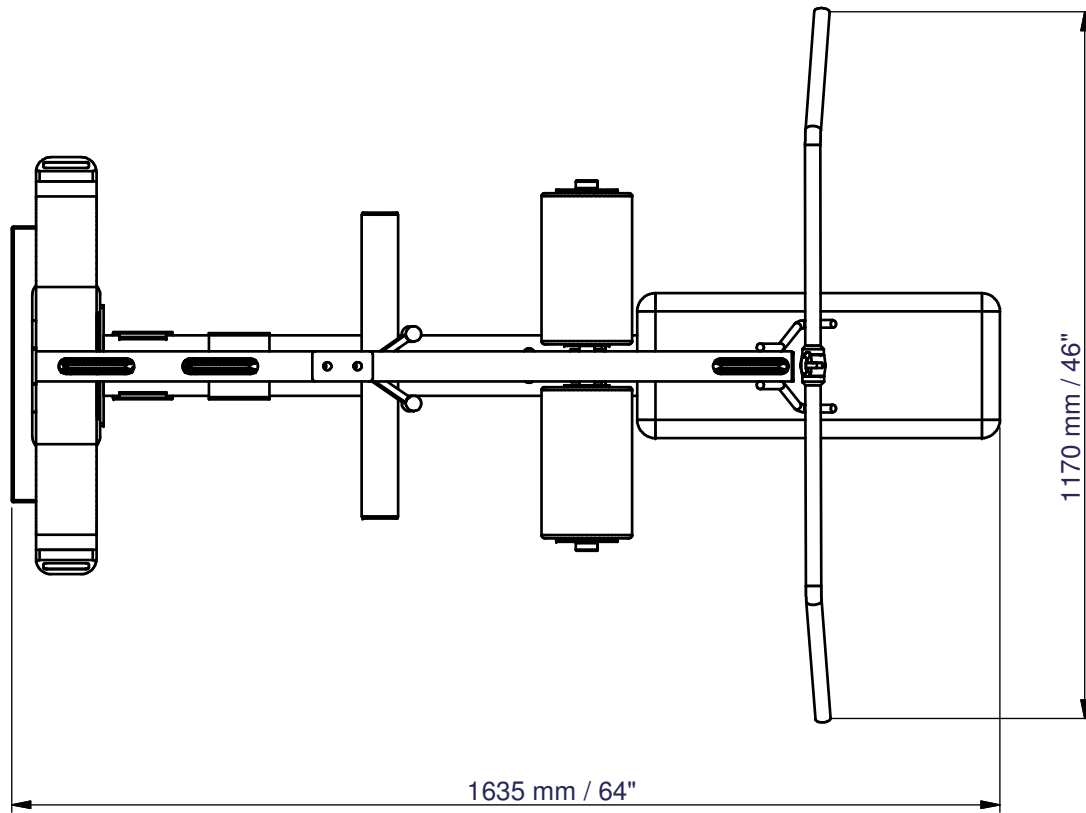

# ***BODY-SOLID SLM-300G/2***

Floor Space Dimensions : L1635 x W1170 x H2149 mm  
Live Working Area : L1635 x W1170 mm