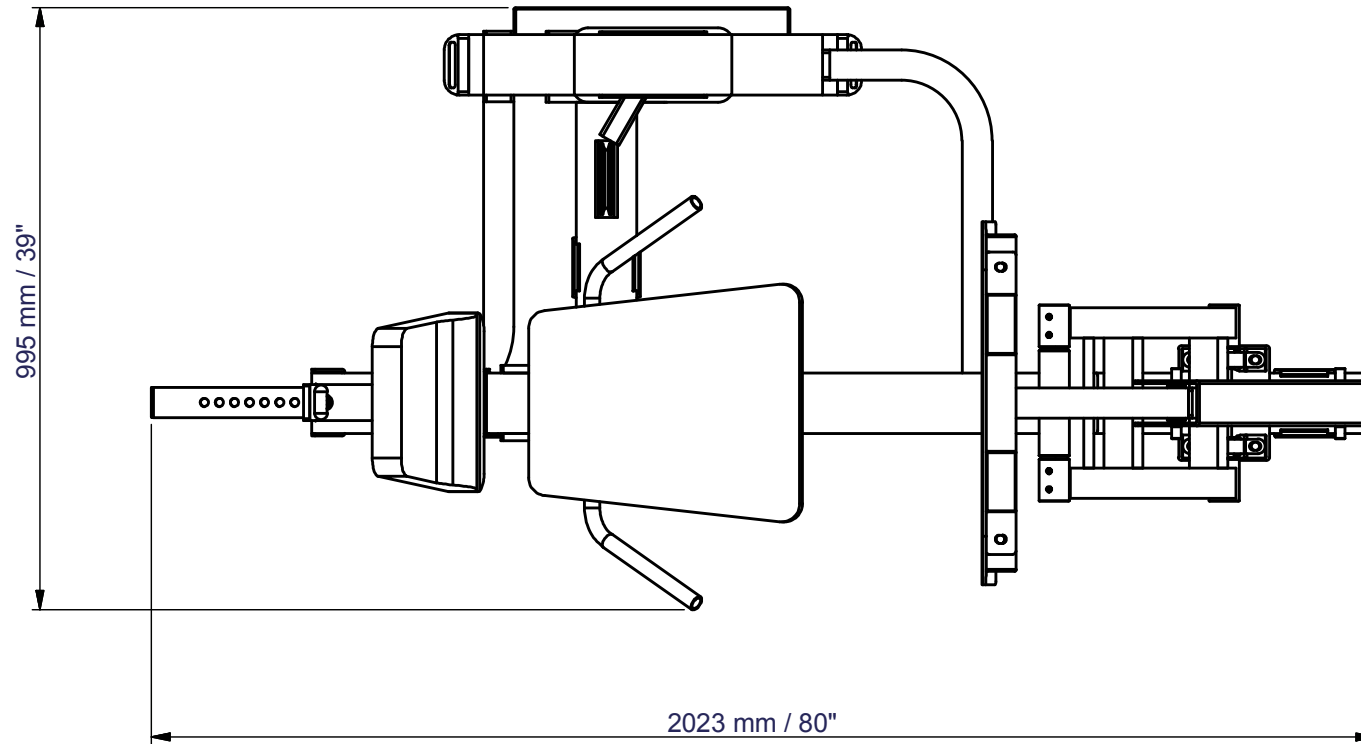

BODY-SOLID SLP500

Floor Space Dimensions : L2023 x W995 x H1832 mm
Live Working Area : L2600 x W995 mm