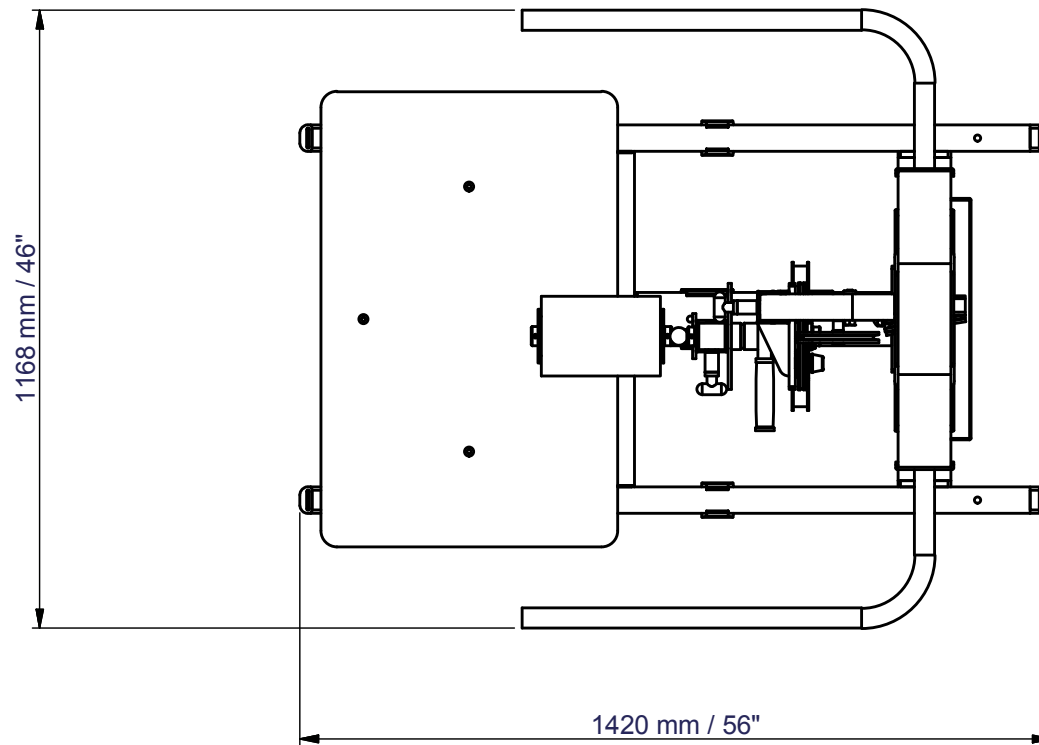

BODY-SOLID SMH1500

Floor Space Dimensions : L1420 x W1168 x H1577 mm
Live Working Area : L1420 x W1168 mm