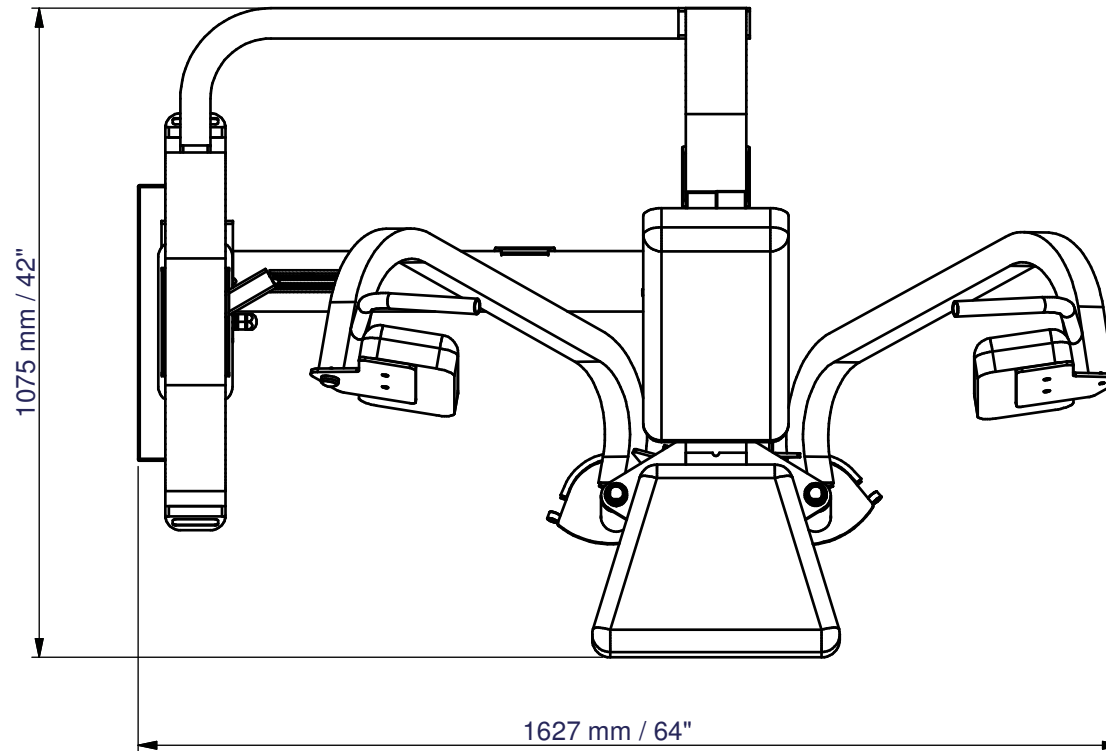

BODY-SOLID SPD-700G/2

Floor Space Dimensions : L1627 x W1075 x H1575 mm
Live Working Area : L1627 x W1255 mm