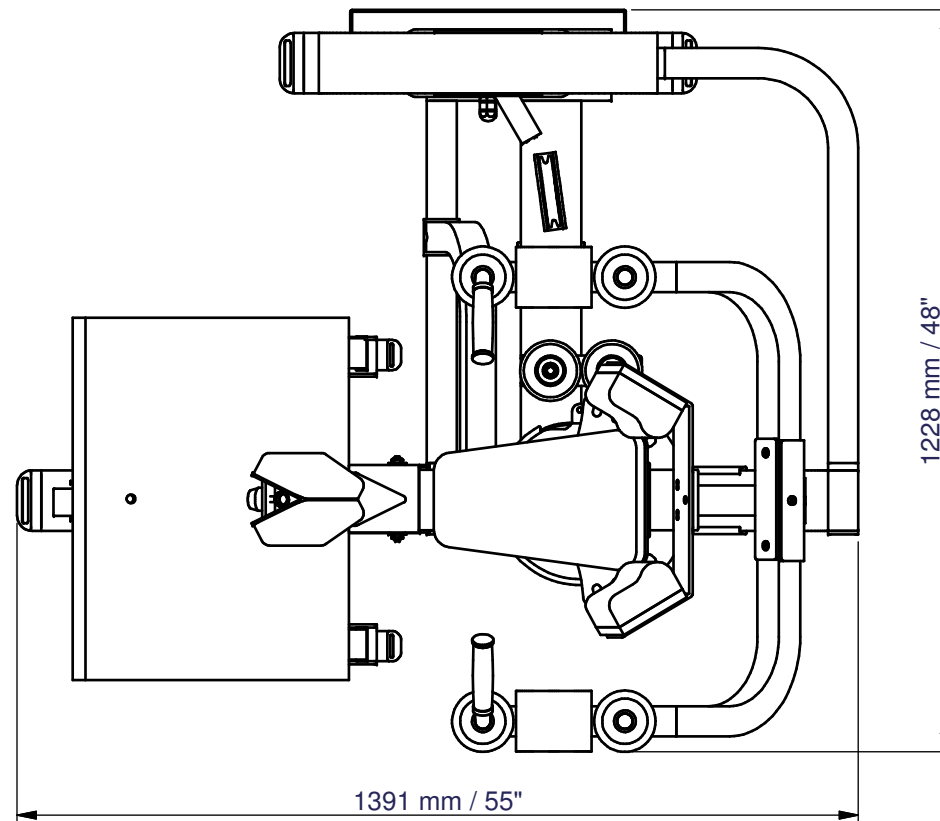

BODY-SOLID SOT-1800G/2

Floor Space Dimensions : L1391 x W1228 x H1577 mm
Live Working Area : L1391 x W 1490 mm