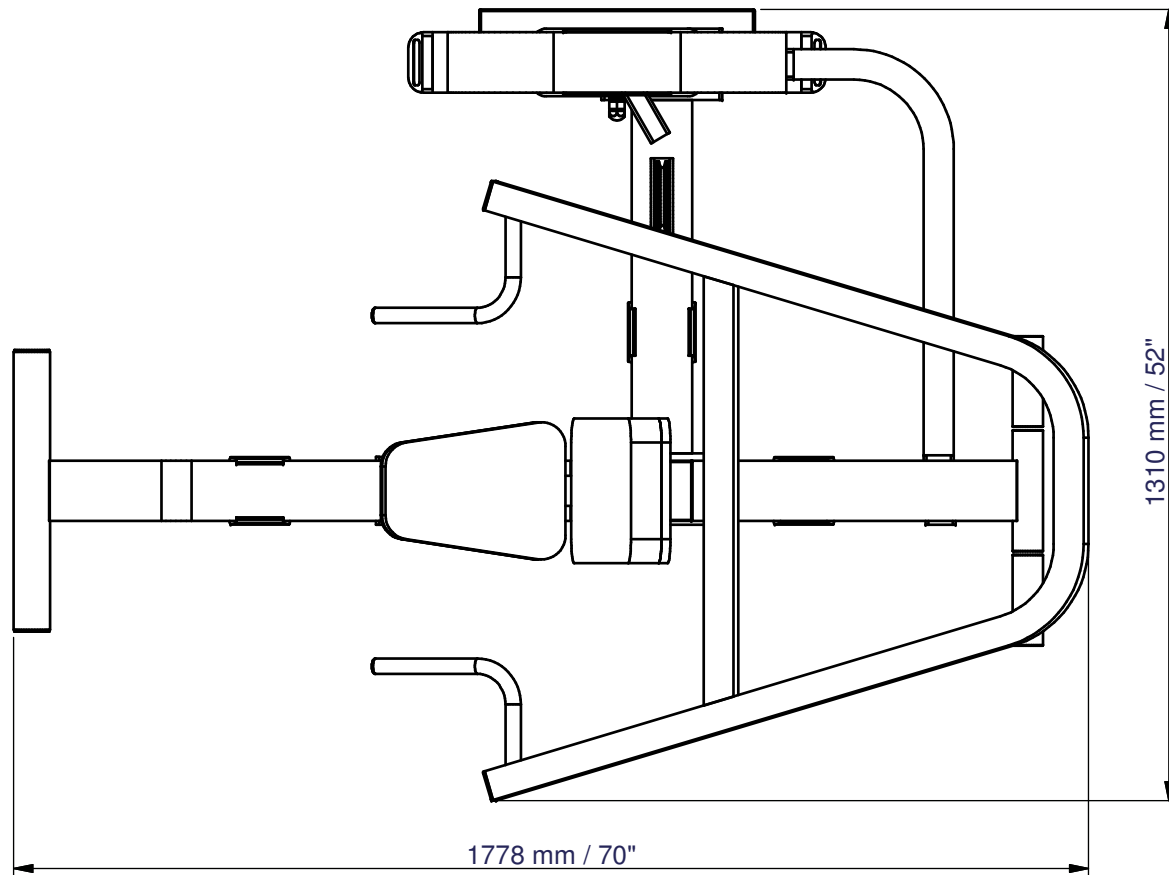

# **BODY-SOLID SSP-800G/2**

Floor Space Dimensions : L1778 x W1310 X H1577 mm  
Live Working Area : L1778 x W1310 mm