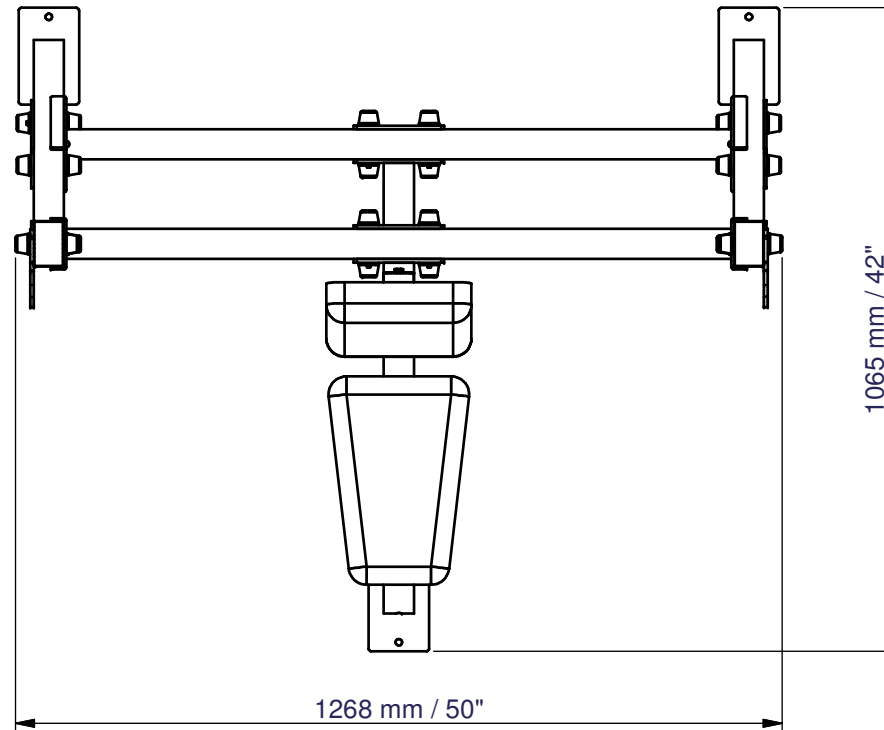

BODY-SOLID SPB-368G

Floor Space Dimensions : L1268 x W1065 x H1841 mm
Live Working Area : L1268 x W1165 mm