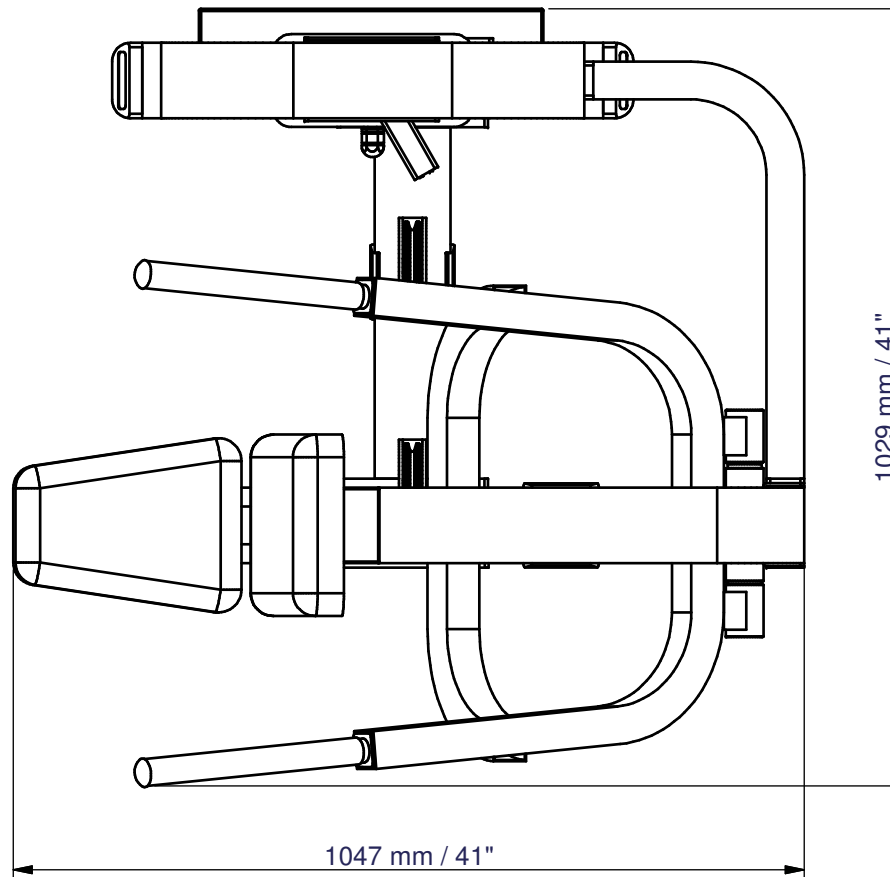

# **BODY-SOLID STM-1000G/2**

Floor Space Dimensions : L1047 x W1029 x H1575 mm  
Live Working Area : L1200 x W1080 mm