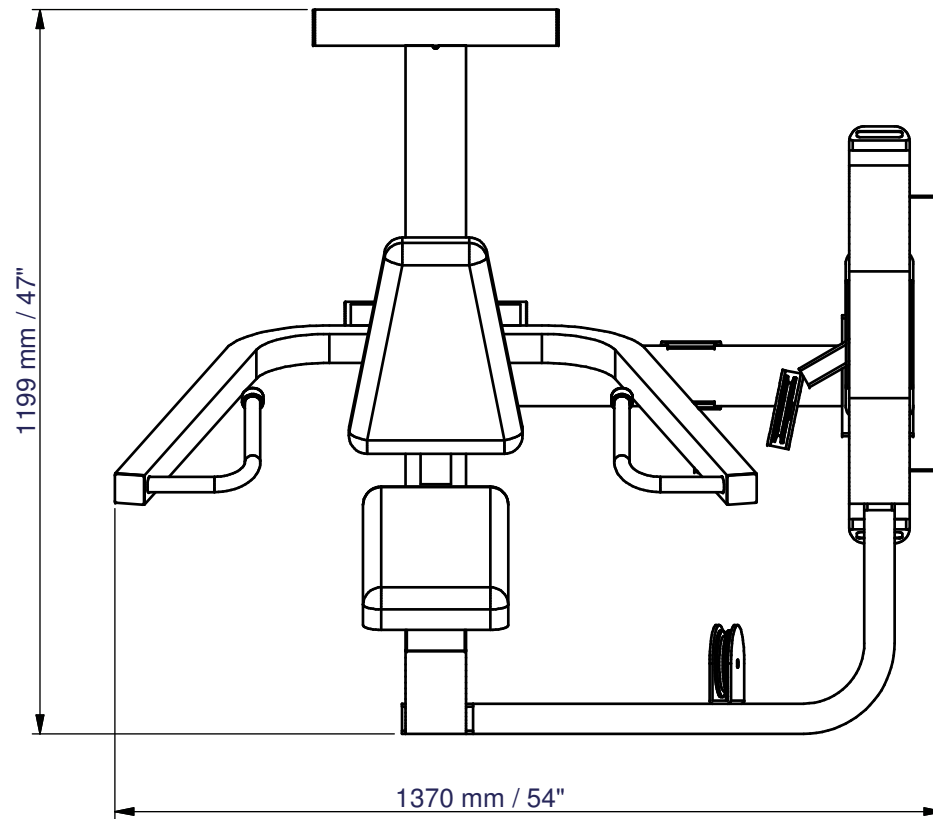

# **BODY-SOLID SBP-100G/2**

Floor Space Dimensions : L1370 x W1199 x 1574 mm  
Live Working Area : L1370 x W1268 mm