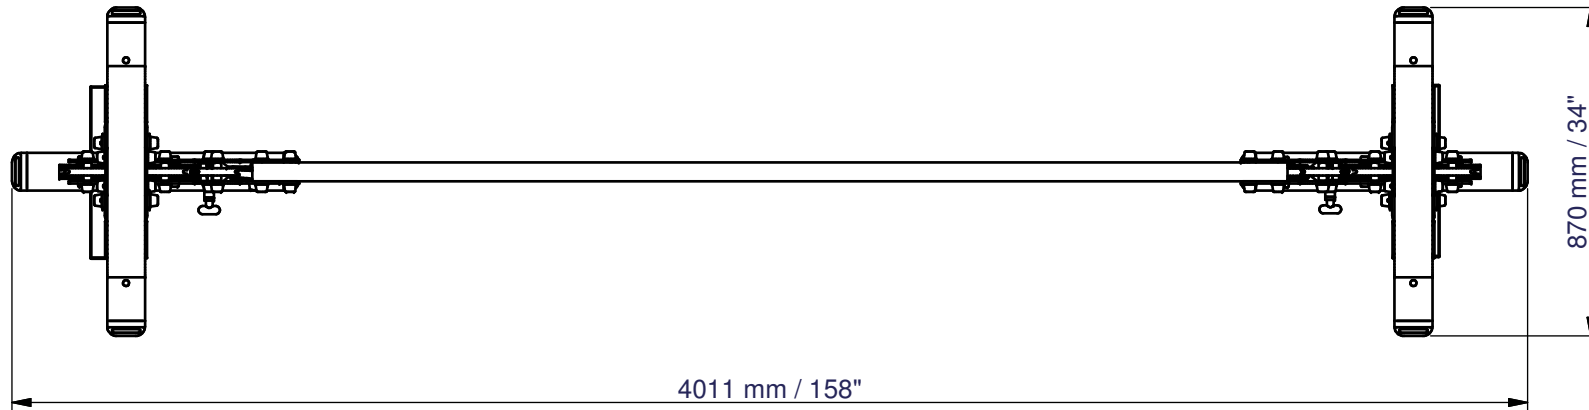

# ***BODY-SOLID SCC-1200G/1***

Floor Space Dimensions : L4011 x W870 x H2337 mm  
Live Working Area : L4011 x W870 mm