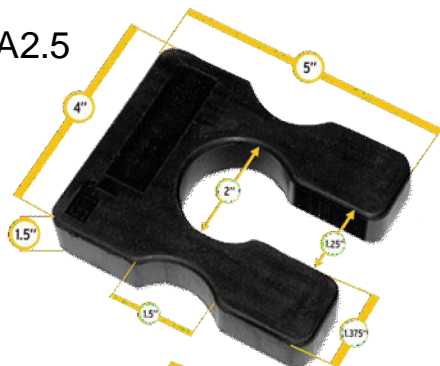

WSA2.5 / WSA5 Convenience Weight Stack

- For use on any machine weight stack.
- Allow to increase resistance in 2.5 lb or 5 lb. increments.
- No need to jump in 10, 15 or 20 lb. increments any longer.
- No installation needed, just take the weight needed and put it on

SPECIFICATIONS

WSA2.5

WSA5

*Convenience
Easy
Anytime
As you like*

FEATURES:

- “ Thick, protective virgin rubber molded over a solid steel core for a lifetime of trouble-free use.
- “ Will not slip, slide or fall off.
- “ Will not damage weight stack or machine.