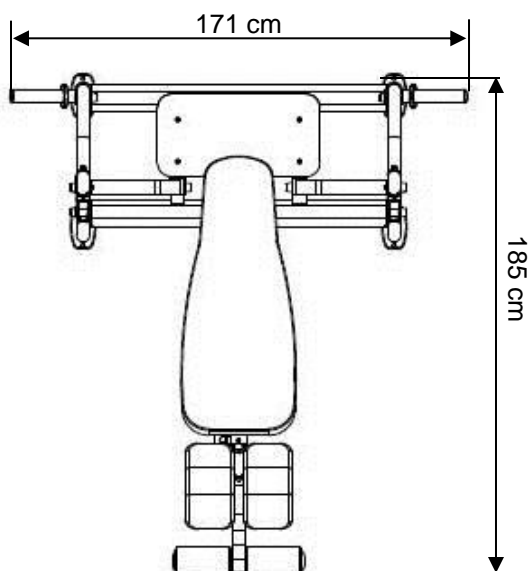

NEO Series

NODB

Olympic Decline Bench

NODB Olympic Decline Bench

“Neo” in ancient Greek words is “young,” we design Neo series with Oval Tube for you could keep young and strong body with our flexible and smooth outlook design Free Weight Machine. We provide full commercial used free weight adjusted bench, power rack, weight tree...,etc. Get start by Neo series Free Weight now. Steelflex® NODB is targeting on your Pectoralis muscle and special oval tube and ergonomic angle design, the leg rest is adjustable, choose NODB and adjust the leg rest to comfortable place and do Decline Bench Press training safety and reliability. You could find the different with other Brand Decline Bench Press machine.

SPECIFICATIONS

- A. Mainframe: Heavy-Gauge 1.968" X 3.937" oval tubing (50 x 100 x 2.5T mm)
- B. Upholstery (B/R): Durable double stitched upholstery (ergonomic design) 
- C. Two Olympic Storage weight posts with ergonomic angle design - keeping your workout area clutter free, and taking Plate smoothly and easily.
- D. Solid gun racks with plastic cover – more quiet and safe
- E. Electrostatically applied powder coat paint finish , metallic silver
- F. Leg Rest: Adjustable
- G. Product Weight:154 lbs / 70 kg
- H. Dimension: 73" L x 67" W x 44" H (185 cm x 171 cm x 111 cm)
- I. Packing: 3 Cartons, 17.2 Cubic Feet
- J. Optional:

OB-86 Olympic Bar
WRO Olympic Rubber Weight plate
OC-06 Olympic Spring Collar